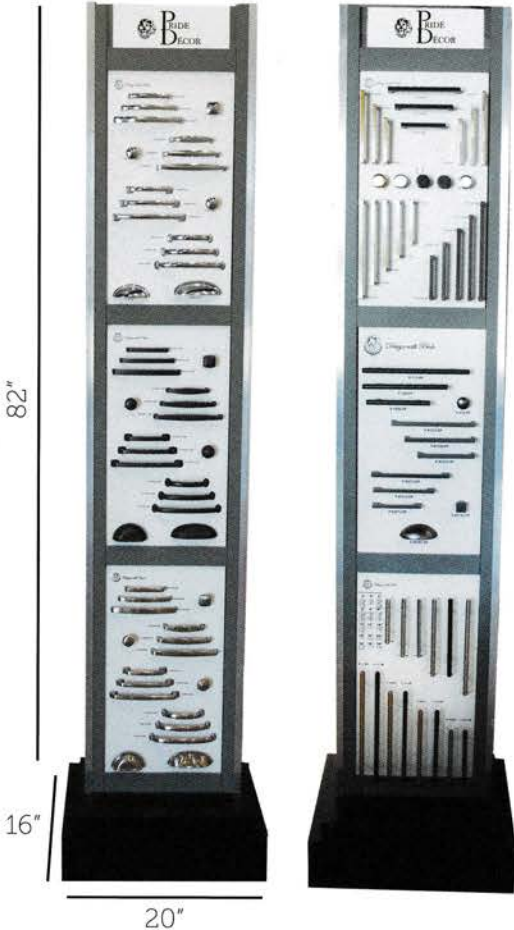

Display Tower

The Pride Decor tower allows the Design Consultant maximum flexibility to showcase the latest styles and finishes.

- Two-sided, all wood, non rotating display tower*
- All boards are interchangeable*
- One tower showcases 6 boards*
- Two towers showcase all 12 boards*
- Effortlessly demonstrate a wide variety*
- Choose from 12 pre-designed boards*

Maximize footprint while only using a 16" x 20" space.

Florence - Charleston

Miami - Edge

Round Barpull

Display Boards for Tower

With the Pride Decor Display Boards you can mix & match based on your customers.

- Customize the tower for your clientele*
- Choose from 12 designer boards*
- Easily updated with the latest collections*

12"

Colorado

Madison

Manhattan

Milan

Monaco

Rose Gold

Square Pull

Traditional

Transitional