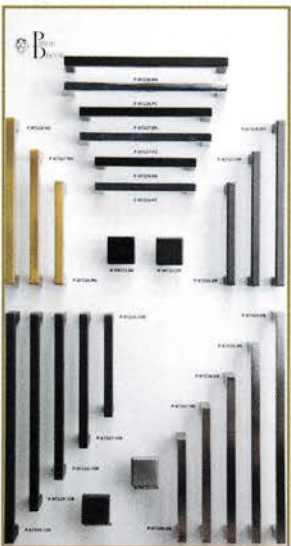

Maximize footprint while only using a 16" x 20" space.

Florence - Charleston

Miami - Edge

Round Barpull

Display Boards for Tower

With the Pride Decor Display Boards you can mix & match based on your customers.

- Customize the tower for your clientele*
- Choose from 12 designer boards*
- Easily updated with the latest collections*

12"

Colorado

Madison

Manhattan

Milan

Monaco

Rose Gold

Square Pull

Traditional

Transitional