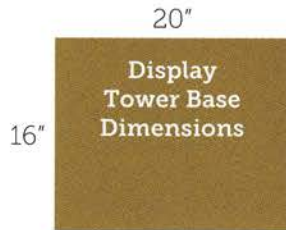

Display Tower

The Pride Decor tower allows the Design Consultant maximum flexibility to showcase the latest styles and finishes.

- Two-sided, all wood, non rotating display tower*
- All boards are interchangeable*
- One tower showcases 6 boards*
- Two towers showcase all 12 boards*
- Effortlessly demonstrate a wide variety*
- Choose from 12 pre-designed boards*

Maximize footprint while only using a 16" x 20" space.

Florence - Charleston

Miami - Edge

Round Barpull

Display Boards for Tower

With the Pride Decor Display Boards you can mix & match based on your customers.