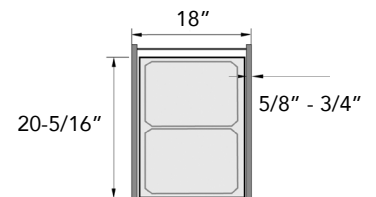

Specify **Width** and **Basket type** when ordering:
 'C' for Chrome baskets or 'M' for Maple baskets
 Example: 9076-11C.

Chrome	# of Bskts	Height				
		8-7/8"	11-5/8"	14-3/8"	17-1/8"	19-7/8"
9037-	2	\$ 780	\$ 788	\$ 800	\$ 810	\$ 818
9047-	4	782	800	824	838	860
9057-	4	784	800	826	842	862
9067-	4	808	828	848	864	884
9076-	6	952	980	1012	1036	1064
9091-	6	960	988	1020	1044	1072

Maple	# of Bskts	Height				
		8-7/8"	11-5/8"	14-3/8"	17-1/8"	19-7/8"
9037-	2	\$ 868	\$ 884	\$ 914	\$ 944	\$ 960
9047-	4	964	994	1052	1110	1138
9057-	4	964	996	1054	1112	1142
9067-	4	988	1024	1076	1134	1166
9076-	6	1222	1272	1354	1442	1486
9091-	6	1230	1278	1362	1450	1492

ENVI SPACE PRO
 Made in Germany

Additional storage available using roll-out lid
 Cabinet Dimensions

- Base cabinet width: 24"
- Min opening width: 22-1/8" - 22-1/3"
- Installation depth: 18-5/16", Installation height: 18-1/2"
- Integral 3-D front adjustment, soft-closing and self-closing. Slide is smooth rack & pinion design
- Metal frame is silver powder coat finish
- Max capacity: 60 Qts. (2 bins, 30 Qts. each)

Code	Description	List/ea
90003697	ENVI Space Pro, 24" with 2 x 30 qt bins	\$ 478

Envi Space XX Pro

Cabinet Dimensions

Product Dimensions

- Cab width: 17-3/4"
- Min opening width: 16-1/2"
- Installation :
 Depth: min. 20-5/16"
 Height: min. 22-7/8"
- Integral 3-D front adjustment, soft-closing and self-closing. Slide is smooth rack & pinion design
- Metal frame is silver powder coat finish
- Max capacity: 74 Qts. (2 bins, 37 Qts. each)