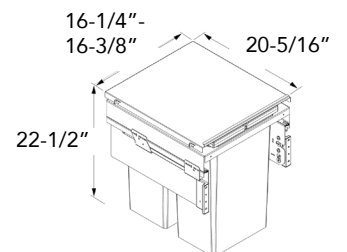

ENVI SPACE PRO
 Made in Germany

Additional storage available using roll-out lid
 Cabinet Dimensions

- Base cabinet width: 24"
- Min opening width: 22-1/8" - 22-1/3"
- Installation depth: 18-5/16", Installation height: 18-1/2"
- Integral 3-D front adjustment, soft-closing and self-closing. Slide is smooth rack & pinion design
- Metal frame is silver powder coat finish
- Max capacity: 60 Qts. (2 bins, 30 Qts. each)

Code	Description	List/ea
90003697	ENVI Space Pro, 24" with 2 x 30 qt bins	\$ 478

Envi Space XX Pro

Cabinet Dimensions

Product Dimensions

- Cab width: 17-3/4"
- Min opening width: 16-1/2"
- Installation :
 Depth: min. 20-5/16"
 Height: min. 22-7/8"
- Integral 3-D front adjustment, soft-closing and self-closing. Slide is smooth rack & pinion design
- Metal frame is silver powder coat finish
- Max capacity: 74 Qts. (2 bins, 37 Qts. each)