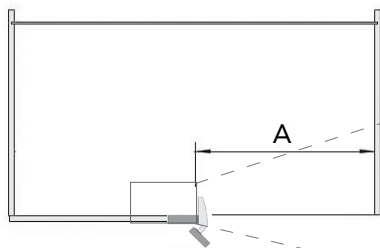

Min Opening (including door & hinge)

Size	A	Size	A
1	14"	3	18"
2	16"	4	22"