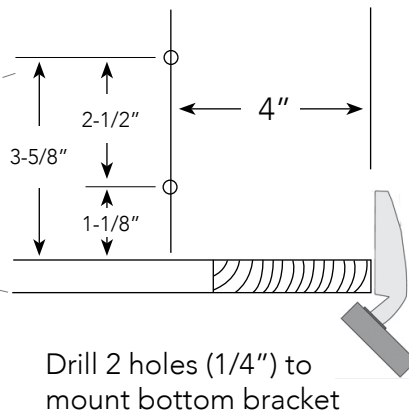

CORNERSTONE MAXX

Maple w/ Silver Railing - RH unit

- Can be installed with drawer above
- The shelves can be moved in and out independently and do not obstruct the adjacent cabinet
- Rapid **single** post install showcases floating design
- Tool-free assembly of shelves onto supports
- Simple height adjustment (Min. 19-5/8")
- 55 lbs. Load Cap per shelf

Product Dimensions

Size	Width	Depth
1	29"	13"
2	33"	14-3/4"
3	37"	16-3/4"
4	39"	18-3/16"

What to Order For one complete set, order 1 set of shelves and 1 hardware kit.

Shelves (required)

Maple	White	Lava Grey	Size #	List/set
90007611	90007515	90007554	1 LH	\$ 206
90007612	90007514	90007555	1 RH	206
90007613	90007517	90007556	2 LH	215
90007614	90007516	90007562	2 RH	215
90007615	90007513	90007558	3 LH	230
90007616	90007442	90007559	3 RH	230
90007617	90007519	90007560	4 LH	318
90007618	90007518	90007561	4 RH	318