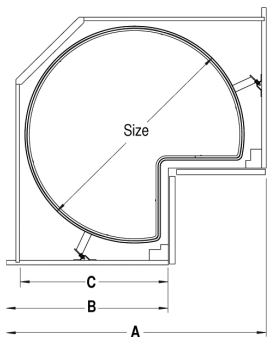

Min. Installation Height: 20-1/2"

Size	Min. Inside Width	Min. Opening	Min. Depth
1	27-1/4"	15"	20"
2	31-5/8"	17-1/2"	20"
3	34-1/2"	20-1/2"	20"

Order 1 frame and 1 basket set. Basket set consists of 2 front baskets and 2 rear baskets.

Frame	Description	List
90006112	Size 1 Frame	\$ 378
90006113	Size 2 or Size 3 Frame	378

(CR) Saphir Chrome or (MP) Maple Basket sets*

CR 90006117	Size 1	Front: 11" W x 16" D	\$ 220
MP 90006257		Rear: 11" W x 20" D	475

CR 90006255	Size 2	Front: 13-3/4" W x 16" D	240
MP 90006258		Rear: 12-3/4" W x 20" D	490

CR 90006256	Size 3	Front: 13-3/4" W x 16-3/8" D	275
MP 90006259		Rear: 15-3/4" W x 20" D	500

* Basket sizes are approx. Height of basket railing: 2-3/4"

Sizes: 26-3/4" and 32"

Pack: 1 set consists of 2 Trays, 2 support arms, 2 wall brackets and mounting instructions.

Code	A	B	C	List/ea
90004100	31-1/2"	21-1/4" - 24"	19-1/4"	\$ 479
90008840	35-1/2"	21-1/4" - 24"	19-1/4"	653