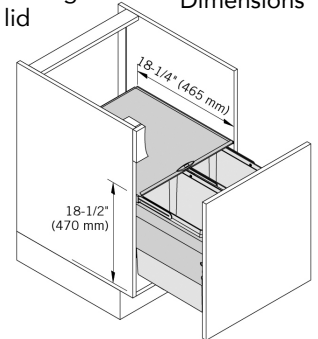

- 12 Minute Install
- Door adjusts for: Height, Side, Door Warp & Tilt
- Baskets Adjust in 2-1/2" steps
- Synchro-action : 265 lbs.
- Five widths : 9" - 20"
- Any height: 26" - 84"

	Height		Height
9037	25-1/2" - 37"	9067	57" - 67"
9047	37-1/2" - 47-1/4"	9076	67" - 76-3/4"
9057	47-1/4" - 57"	9091	74-3/4" - 84-1/2"

Specify **Width** and **Basket type** when ordering:
 'C' for Chrome baskets or 'M' for Maple baskets
 Example: 9076-11C.

Chrome	# of Bskts	Height				
		8-7/8"	11-5/8"	14-3/8"	17-1/8"	19-7/8"
9037-	2	\$ 780	\$ 788	\$ 800	\$ 810	\$ 818
9047-	4	782	800	824	838	860
9057-	4	784	800	826	842	862
9067-	4	808	828	848	864	884
9076-	6	952	980	1012	1036	1064
9091-	6	960	988	1020	1044	1072

Maple	# of Bskts	Height				
		8-7/8"	11-5/8"	14-3/8"	17-1/8"	19-7/8"
9037-	2	\$ 868	\$ 884	\$ 914	\$ 944	\$ 960
9047-	4	964	994	1052	1110	1138
9057-	4	964	996	1054	1112	1142
9067-	4	988	1024	1076	1134	1166
9076-	6	1222	1272	1354	1442	1486
9091-	6	1230	1278	1362	1450	1492

ENVI SPACE PRO
 Made in Germany

Additional storage available using roll-out lid
 Cabinet Dimensions

- Base cabinet width: 24"
- Min opening width: 22-1/8" - 22-1/3"
- Installation depth: 18-5/16", Installation height: 18-1/2"
- Integral 3-D front adjustment, soft-closing and self-closing. Slide is smooth rack & pinion design
- Metal frame is silver powder coat finish
- Max capacity: 60 Qts. (2 bins, 30 Qts. each)