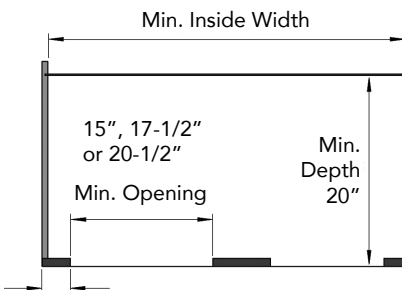

Chrome Baskets

1-1/2" - 1-3/4"

Min. Installation Height: 20-1/2"

Size	Min. Inside Width	Min. Opening	Min. Depth
1	27-1/4"	15"	20"
2	31-5/8"	17-1/2"	20"
3	34-1/2"	20-1/2"	20"

Order 1 frame and 1 basket set. Basket set consists of 2 front baskets and 2 rear baskets.

Frame	Description	List
90006112	Size 1 Frame	$ 378
90006113	Size 2 or Size 3 Frame	378

(CR) Saphir Chrome or (MP) Maple Basket sets*

CR 90006117	Size 1	Front: 11" W x 16" D	$ 220
MP 90006257		Rear: 11" W x 20" D	475

CR 90006255	Size 2	Front: 13-3/4" W x 16" D	240
MP 90006258		Rear: 12-3/4" W x 20" D	490

CR 90006256	Size 3	Front: 13-3/4" W x 16-3/8" D	275
MP 90006259		Rear: 15-3/4" W x 20" D	500

* Basket sizes are approx. Height of basket railing: 2-3/4"