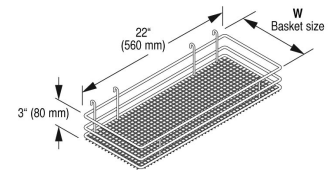

Order Frame and 3 basket set separately.

Code	Description	Cab Opening	List/ea
90002999	Sub Side 1 Frame, 19-11/16" Height	-	$ 112.00
90003259	Sub Side 3A Frame, 26-1/2" Height	-	$ 184.00
90002572	3 basket set, 5" W	6"	152.00
90002576	3 basket set, 9" W	10-1/8"	197.06

See video at macpac1.com/videos.html#vauthsagel