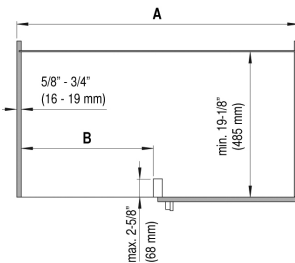

Cabinet Dimensions

Packing: 1 set/box,
Includes all parts, 4 baskets and instructions

Code	Hand	Door Width	List/ea
90004164	RH	15-3/4" - 17-3/4"	$ 811.62
90004165	LH	15-3/4" - 17-3/4"	811.62
90003890	RH	17-3/4" - 23-1/2"	851.70
90003891	LH	17-3/4" - 23-1/2"	851.70