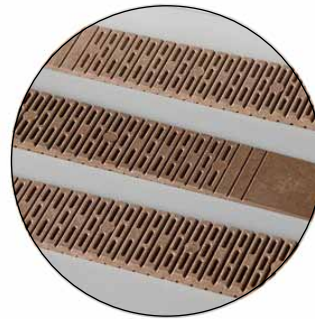

## 8" Composite Shims "Shimmies"

8" Wood Composite Shims. Water, rot, and insect proof, with greater load bearing capacity than wood. Pre-scored design allows for easy consistent snap and resists splitting when nailed or screwed.

12 shims per bundle, 32 bundles per box.  
(384 shims per box, sold per box.)

Code  
SHIMMIES

Description  
8" Composite Shims  
(Brown Plastic)

List/Bx  
\$ 120.31