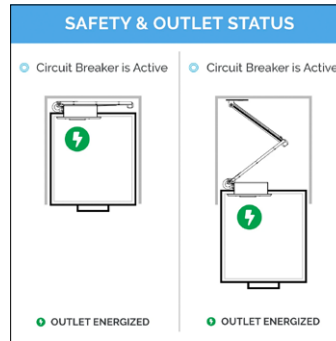

Diameter: 5.25"
Length: 6.5"

Code 0024-00005 List/ea \$ 45

Additional Specs

Charging Outlets

0290-30000W

0290-30100W

Powering Outlets