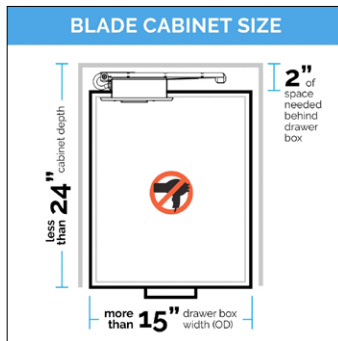

Min space behind drawer box: 2" **Min Interior drawer box height:** 4" - 5.25"

Style Drawer Blade

Powering Blade, White,
w/ 2 AC (20 amps).
Hardwire connection.

21 Blade Cab Specs List/ea
0290-00321W **Cabinet Depth:** ≤ 21" \$ 440

Docking Drawer
Cont.

Style Drawer Canisters
Stainless Steel

Create the perfect Styling Station with the Style Drawer Canister. Closed bottom; fits any style blow dryer. This holder is made to fit into your salon styling station so that you can store hot appliances even while they are in use.

Diameter: 5.25"
Length: 6.5"

Code 0024-00005 List/ea \$ 45

Additional Specs

Charging Outlets

0290-30000W

0290-30100W

Powering Outlets