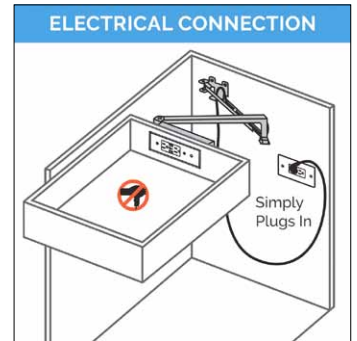

Diameter: 5.25"
Length: 6.5"

Code 0024-00005 List/ea \$ 45

Additional Specs

Charging Outlets

0290-30000W

0290-30100W

Powering Outlets