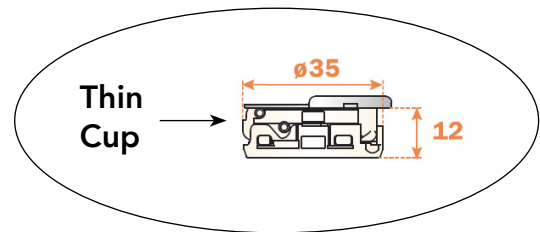

105° Silentia+ Series 100, Pack: 300 ea.

Code	Description	List/ea
C1P6AE9	105°, Full Overlay, Screw-On	$ 4.64
C1P6DE9	105°, 1/2" Overlay, Screw-On	4.67
C1P6GE9	105°, Half Overlay, Screw-On	4.73
C1P6PE9	105°, Inset, Screw-On	4.80
C1R6AE9	105°, Full Overlay, Dowelled	4.73
C1R6DE9	105°, 1/2" Overlay, Dowelled	4.77
C1R6GE9	105°, Half Overlay, Dowelled	4.82
C1R6PE9	105°, Inset, Dowelled	4.91

Code	Description	List/ea
C176AE9	105°, Full Overlay, Rapido	$ 3.97
C176DE9	105°, 1/2" Overlay, Rapido	4.01
C176GE9	105°, Half Overlay, Rapido	4.06
C176PE9	105°, Inset, Rapido	4.13
C1J6AE9	105°, Full Overlay, Logica	4.44
C1J6DE9	105°, 1/2" Overlay, Logica	4.46
C1J6GE9	105°, Half Overlay, Logica	4.50
C1J6PE9	105°, Inset, Logica	4.58