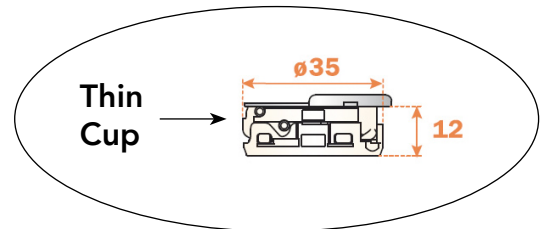

105° Silentia+ Series 100, Pack: 300 ea.

Code	Description	List/ea
C1P6AE9	Silentia +, 105°, Full Overlay, Screw-On	$ 4.64
C1P6DE9	Silentia +, 105°, 1/2" Overlay, Screw-On	4.67
C1P6GE9	Silentia +, 105°, Half Overlay, Screw-On	4.73
C1P6PE9	Silentia +, 105°, Inset, Screw-On	4.80
C1R6AE9	Silentia +, 105°, Full Overlay, Dowelled	4.68
C1R6DE9	Silentia +, 105°, 1/2" Overlay, Dowelled	4.77
C1R6GE9	Silentia +, 105°, Half Overlay, Dowelled	4.82
C1R6PE9	Silentia +, 105°, Inset, Dowelled	4.91