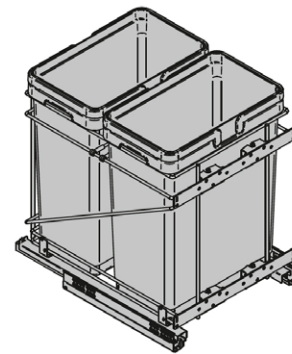

SALICE KITCHEN SPACE ORGANIZERS

Update June 2019
New Size

Waste / Recycle Pull-Outs

- Easy to Install
- Bottom Mount, Soft Close
- Smooth Undermount Slides
- Adjustable door mount brackets improve stability: 15" vertical centers
- Bins equipped with handles to lift cans up

Code	Description	Dimensions	List/ea
QPAM12-1C	Single 35 Qt, 12" W	12" W x 19-5/8" D x 19-1/2" H	\$ 153
QPAM15-2C	Double 32 Qt, 15" W	15" W x 19-5/8" D x 19-1/2" H	214
QPAM15-2-50CR	Double 50 Qt, 15" W	14-1/2" x 22" D x 24-1/16" H	315
QPAM18-2C	Double 32 Qt, 18" W	18" x 19-5/8" D x 19-1/2" H	251
QPAM21-2C	Double 35 Qt, 21" W	21" W x 19-5/8" D x 19-1/2" H	272