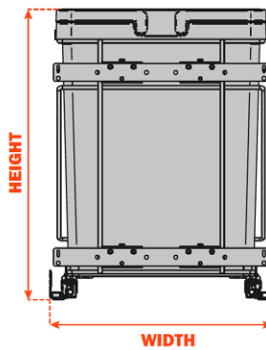

SALICE KITCHEN SPACE ORGANIZERS

Update June 2019
New Size

Waste / Recycle Pull-Outs

- Easy to Install
- Bottom Mount, Soft Close
- Smooth Undermount Slides
- Adjustable door mount brackets improve stability: 15" vertical centers
- Bins equipped with handles to lift cans up

Code	Description	Dimensions	List/ea
QPAM12-1C	Single 35 Qt, 12" W	12" W x 19-5/8" D x 19-1/2" H	\$ 153
QPAM15-2C	Double 32 Qt, 15" W	15" W x 19-5/8" D x 19-1/2" H	214
QPAM15-2-50CR	Double 50 Qt, 15" W	14-1/2" x 22" D x 24-1/16" H	315
QPAM18-2C	Double 32 Qt, 18" W	18" x 19-5/8" D x 19-1/2" H	251
QPAM21-2C	Double 35 Qt, 21" W	21" W x 19-5/8" D x 19-1/2" H	272