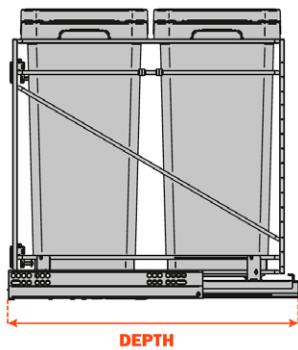

SALICE KITCHEN SPACE ORGANIZERS

Update June 2019
New Size

Waste / Recycle Pull-Outs

- Easy to Install
- Bottom Mount, Soft Close
- Smooth Undermount Slides
- Adjustable door mount brackets improve stability: 15" vertical centers
- Bins equipped with handles to lift cans up

Code	Description	Dimensions	List/ea
QPAM12-1C	Single 35 Qt, 12" W	12" W x 19-5/8" D x 19-1/2" H	\$ 153
QPAM15-2C	Double 32 Qt, 15" W	15" W x 19-5/8" D x 19-1/2" H	214
QPAM15-2-50CR	Double 50 Qt, 15" W	14-1/2" x 22" D x 24-1/16" H	315
QPAM18-2C	Double 32 Qt, 18" W	18" x 19-5/8" D x 19-1/2" H	251
QPAM21-2C	Double 35 Qt, 21" W	21" W x 19-5/8" D x 19-1/2" H	272