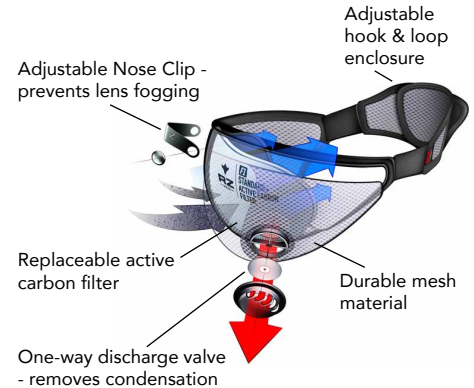

RZ™ M2 Filter Masks

Sales Bulletin  
Update Feb 2020

Titanium

Grey

Forest Green

Navy

Black

RZ™ M2 Filter Masks are lightweight with a full mesh main body, for improved airflow and breathability.

Includes (2) Standard F1 Filters.

**Now stocking 5 colors** in 3 different sizes plus different filter replacement packs. Please make sure your filter replacements match the size of your mask! To get the right size mask for your face: Measure from the bridge of your nose to just below your chin.

- Mesh Construction - Lightweight & Breathable
- 99.9% Effective - traps particulates down to .1 microns
- Replaceable Filters
- Dual one-way discharge valves - Reduce condensation
- Adjustable nose clip - Prevent fogging
- Adjustable Velcro Strap - Universal fit
- 360 Degree seal - Prevents leakage
- Versatile - Durable - Washable