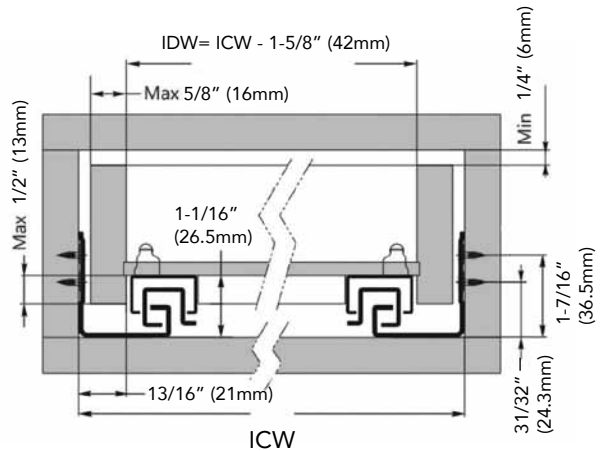

9880 Undermount Slide w/ 3-D Clips

Soft-Close, Full Extension, 100 lbs.

Clips Included

9800-BRKT

- Full extension, 100 lb. Dynamic: mfg rated
- 3-D front locking clips are included
- 6-way adjustment: height, side & depth
- Max drawer thickness: 5/8"
- 4 Sizes: 12" - 21"
- Rear bracket (optional)

Outside Drawer Width

Drawer Side Thickness	5/8" (16mm)	1/2" (13mm)
Inside Cabinet Width Deduction	3/8" (10mm)	5/8" (16mm)

Drawer Length	Runner Length	Inside Cabinet for rear bracket	
		Max Depth	Min Depth
12"	12-1/2" (317mm)	14-9/16" (369mm)	12-7/8" (326mm)
15"	15-1/2" (394mm)	17-9/16" (446mm)	15-7/8" (403mm)
18"	18-1/2" (470mm)	20-9/16" (522mm)	18-7/8" (479mm)
21"	21-1/2" (546mm)	23-9/16" (598mm)	21-7/8" (555mm)

Installation for drawers between 1/2" - 5/8" (12.7mm-16mm) thick drawer sides

IDW = Internal Drawer Width
ICW = Internal Cabinet Width

Slides: Pack 6 pr/Ctn. Brackets: 100 pr/Ctn.

Code	Description	Net pairs		
		1-5	6-35	36+
9880-12-SOFT	12" Soft Close w/ 3-D clips	\$ 14.00	\$ 12.50	\$ 11.95
9880-15-SOFT	15" Soft Close w/ 3-D clips	14.00	12.50	11.95
9880-18-SOFT	18" Soft Close w/ 3-D clips	14.00	12.65	12.00
9880-21-SOFT	21" Soft Close w/ 3-D clips	14.50	13.50	13.00