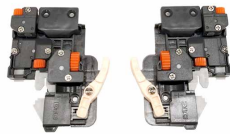

9880 Undermount Slide w/ 3-D Clips

Soft-Close, Full Extension, 100 lbs.

Clips Included

9800-BRKT

- Full extension, 100 lb. Dynamic: mfg rated
- 3-D front locking clips are included
- 6-way adjustment: height, side & depth
- Max drawer thickness: 5/8"
- 4 Sizes: 12" - 21"
- Rear bracket (optional)

Outside Drawer Width

Drawer Side Thickness	5/8" (16mm)	1/2" (13mm)
Inside Cabinet Width Deduction	3/8" (10mm)	5/8" (16mm)

Drawer Length	Runner Length	Inside Cabinet for rear bracket	
		Max Depth	Min Depth
12"	12-1/2" (317mm)	14-9/16" (369mm)	12-7/8" (326mm)
15"	15-1/2" (394mm)	17-9/16" (446mm)	15-7/8" (403mm)
18"	18-1/2" (470mm)	20-9/16" (522mm)	18-7/8" (479mm)
21"	21-1/2" (546mm)	23-9/16" (598mm)	21-7/8" (555mm)

Installation for drawers between 1/2" - 5/8" (12.7mm-16mm) thick drawer sides

IDW = Internal Drawer Width
ICW = Internal Cabinet Width

Slides: Pack 6 pr/Ctn. Brackets: 100 pr/Ctn.

Code	Description	Net pairs		
		1-5	6-35	36+
9880-12-SOFT	12" Soft Close w/ 3-D clips	\$ 14.00	\$ 12.50	\$ 11.95
9880-15-SOFT	15" Soft Close w/ 3-D clips	14.00	12.50	11.95
9880-18-SOFT	18" Soft Close w/ 3-D clips	14.00	12.65	12.00
9880-21-SOFT	21" Soft Close w/ 3-D clips	14.50	13.50	13.00

9800-BRKT Metal Rear Bracket  .88 /ea

7800-BRKT Narrow Metal Rear Bracket 