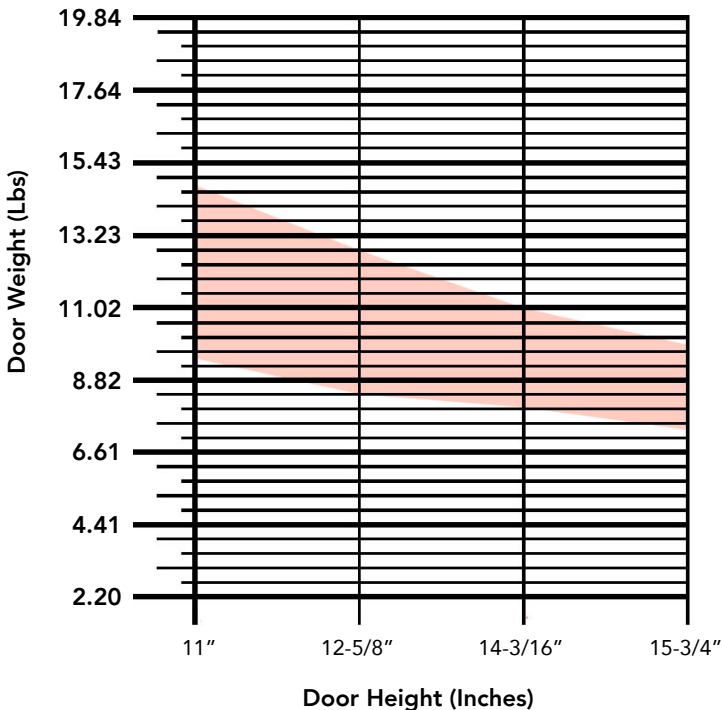

Door size and weight charts

Type W kit: Use One Smove (Gray)

Type W kit: Two Smoves (Gray)

Type I kit: Two Smoves (Tan)

Type S kit: Two Smoves (Red)