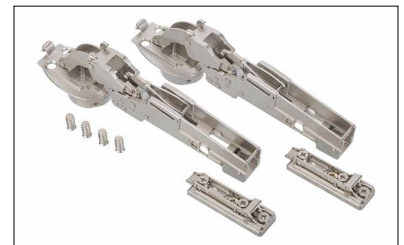

Kit includes: (2) Pacta self close hinges, (2) mounting plates, (2) smoves, (4) 5mm x 13mm euro screws, (2) #6 x 1" screws.

| Code    | Description           | Min. Door Weight | Max. Door Weight | List/kit |
|---------|-----------------------|------------------|------------------|----------|
| PACTA-W | Type W, w/ Gray Smove | 3 lbs.           | 9 lbs.           | \$ 64.92 |
| PACTA-I | Type I, w/ Tan Smove  | 7                | 15               | 65.73    |
| PACTA-S | Type S, w/ Red Smove  | 9                | 21               | 67.24    |

**Push open, Soft down Pacta kits**

Kit includes: (2) Pacta push hinges, (2) mounting plates, (2) smoves, (4) 5mm x 13mm euro screws, (2) #6 x 1" screws.

| Code     | Description           | Min. Door Weight | Max. Door Weight | List/kit |
|----------|-----------------------|------------------|------------------|----------|
| PACTA-WP | Type W, w/ Gray Smove | 3 lbs.           | 9 lbs.           | \$ 65.29 |
| PACTA-IP | Type I, w/ Tan Smove  | 7                | 15               | 66.23    |
| PACTA-SP | Type S, w/ Red Smove  | 9                | 21               | 68.19    |

Order Magnetic Release devices separately.

**Cover kits** Kit includes: 2 covers.

| Code        | Description                  | List/kit |
|-------------|------------------------------|----------|
| PACTA-GRAY  | Cover kit, "M" - Gray color  | \$ 12.27 |
| PACTA-WHITE | Cover kit, "1" - White color | 19.74    |

**Self Close & Push Close Kit**

**Color-coded Smove**

**Cover Kit (2 covers)**

Pacta: Hinge for Drop Down Doors *cont.*

**Center Hinge kits** (required for doors 30" or wider. Fully cam adjustable.)

Kit includes: (1) hinge\*, (1) cover set (door & cab), (4) 5mm x 10.5mm euro screws.