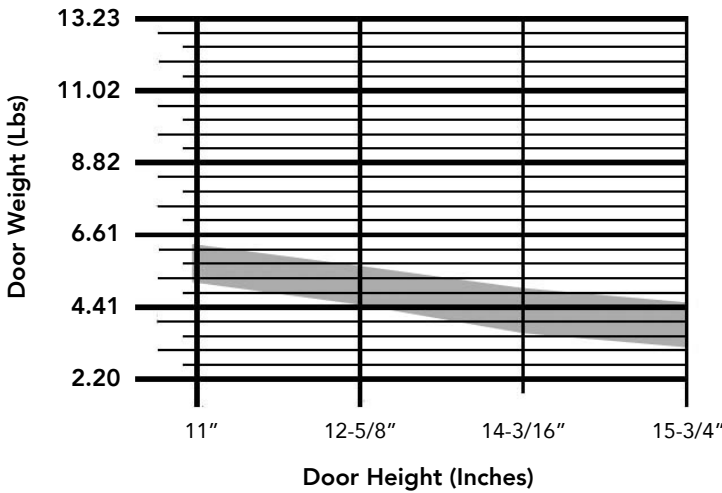

Door size and weight charts

Type W kit: Use One Smove (Gray)