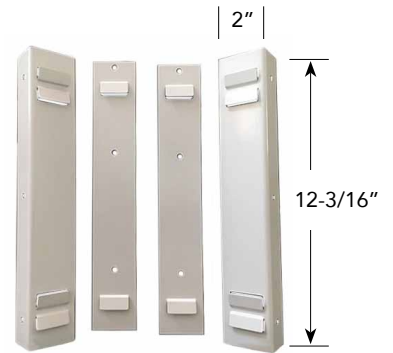

ADA Modesty Panel Bracket

- Steel, Powder coated white
- Works with ADA plumbing panel
- Lift and pull to remove for easy access to plumbing
- 2mm adjustment side to side
- Uses 5mm Euro Screw

Sold per set -
One set will mount one panel.

| Code | Description | List/st |
|--------|------------------------------|----------|
| MPB-WH | Modesty Panel Bracket, White | \$ 23.25 |