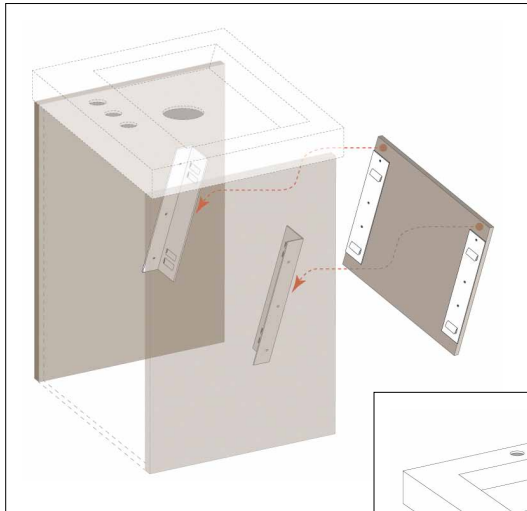

ADA Modesty Panel Bracket

- Steel, Powder coated white
- Works with ADA plumbing panel
- Lift and pull to remove for easy access to plumbing
- 2mm adjustment side to side
- Uses 5mm Euro Screw

Sold per set -
One set will mount one panel.

| Code | Description | List/st |
|--------|------------------------------|----------|
| MPB-WH | Modesty Panel Bracket, White | \$ 23.25 |