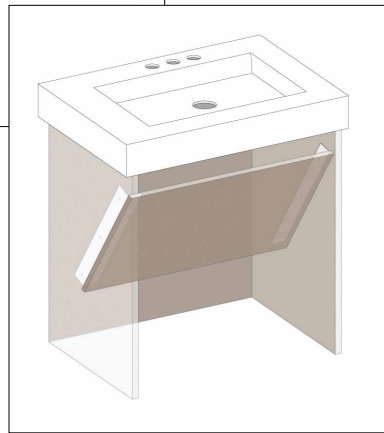

ADA Modesty Panel Bracket

- Steel, Powder coated white
- Works with ADA plumbing panel
- Lift and pull to remove for easy access to plumbing
- 2mm adjustment side to side
- Uses 5mm Euro Screw

Sold per set -
One set will mount one panel.

| Code | Description | List/st |
|--------|------------------------------|----------|
| MPB-WH | Modesty Panel Bracket, White | \$ 23.25 |