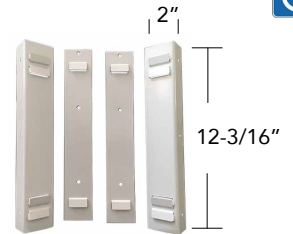

ADA Modesty Panel Bracket

These are widely needed in commercial cabinet shops, easily meets ADA requirements, and cheaper than 'make it yourself' versions.

- Powder coated white
- Works with ADA plumbing panel
- Lift and pull to remove for easy access to plumbing
- 2mm adjustment side to side
- Uses 5mm Euro Screw

Sold per set: One set will mount one panel

<u>Code</u>	<u>Description</u>	<u>List/st</u>
MPB-WH	Modesty Panel Bracket, White	\$ 23.25

Examples of installed Modesty Panels