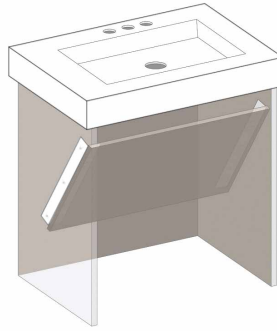

ADA Modesty Panel Bracket

These are widely needed in commercial cabinet shops, easily meets ADA requirements, and cheaper than 'make it yourself' versions.

- Powder coated white
- Works with ADA plumbing panel
- Lift and pull to remove for easy access to plumbing
- 2mm adjustment side to side
- Uses 5mm Euro Screw

Sold per set: One set will mount one panel

<u>Code</u>	<u>Description</u>	<u>List/st</u>
MPB-WH	Modesty Panel Bracket, White	\$ 23.25

Examples of installed Modesty Panels