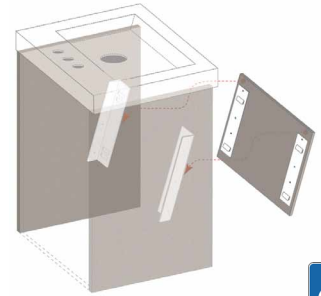

ADA Modesty Panel Bracket

These are widely needed in commercial cabinet shops, easily meets ADA requirements, and cheaper than 'make it yourself' versions.

- Powder coated white
- Works with ADA plumbing panel
- Lift and pull to remove for easy access to plumbing
- 2mm adjustment side to side
- Uses 5mm Euro Screw

Sold per set: One set will mount one panel

<u>Code</u>	<u>Description</u>	<u>List/st</u>
MPB-WH	Modesty Panel Bracket, White	\$ 23.25

Examples of installed Modesty Panels