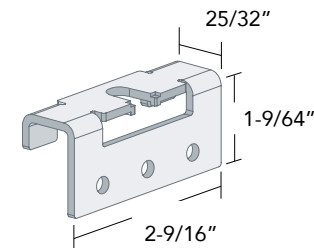

Lateral Door Brackets for DN50 and DN80

- Can be used with wooden or aluminum profile doors weighing from 110 - 176 lbs.
- Allows DN50 and DN80 CF carriers to be mounted sideways to the door
- Ideal for use in low density wood doors, MDF and aluminum profiles.

Frontal View

DN 80 CF with Track U21 AL

Pack: 20 Sets/Ctn

Code
10100217284

Description
Lateral Door Brackets
for DN 50 / DN 80 CF
Carriers

List/st
\$ 19.46