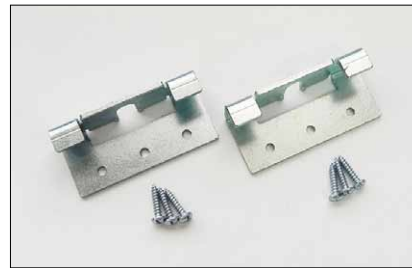

Lateral Door Brackets for DN50 and DN80

- Can be used with wooden or aluminum profile doors weighing from 110 - 176 lbs.
- Allows DN50 and DN80 CF carriers to be mounted sideways to the door
- Ideal for use in low density wood doors, MDF and aluminum profiles.

Frontal View

DN 80 CF with Track U21 AL

Pack: 20 Sets/Ctn

Code
10100217284

Description
Lateral Door Brackets
for DN 50 / DN 80 CF
Carriers

List/st
\$ 19.46