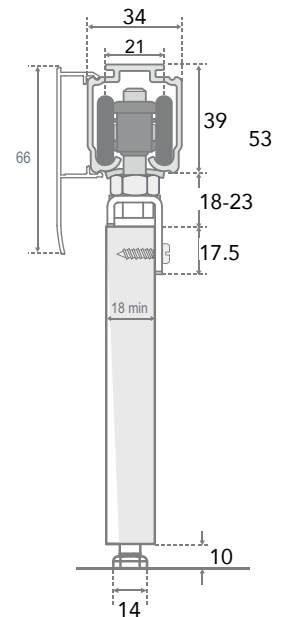

Lateral Door Brackets for DN50 and DN80

- Can be used with wooden or aluminum profile doors weighing from 110 - 176 lbs.
- Allows DN50 and DN80 CF carriers to be mounted sideways to the door
- Ideal for use in low density wood doors, MDF and aluminum profiles.

Frontal View

DN 80 CF with Track U21 AL

Pack: 20 Sets/Ctn

Code
10100217284

Description
Lateral Door Brackets
for DN 50 / DN 80 CF
Carriers

List/st
\$ 19.46