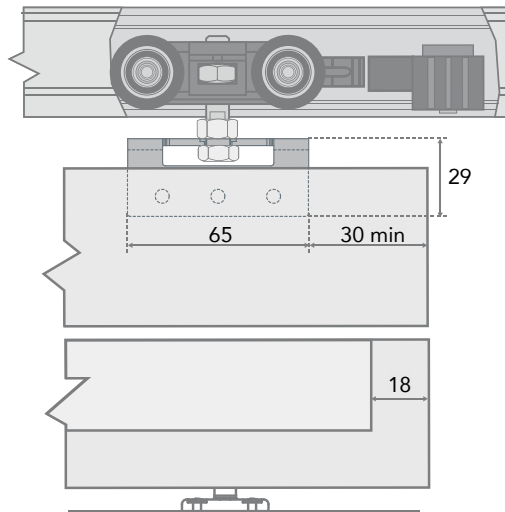

Lateral Door Brackets for DN50 and DN80

- Can be used with wooden or aluminum profile doors weighing from 110 - 176 lbs.
- Allows DN50 and DN80 CF carriers to be mounted sideways to the door
- Ideal for use in low density wood doors, MDF and aluminum profiles.

Frontal View

DN 80 CF with Track U21 AL

Pack: 20 Sets/Ctn

Code
10100217284

Description
Lateral Door Brackets
for DN 50 / DN 80 CF
Carriers

List/st
\$ 19.46