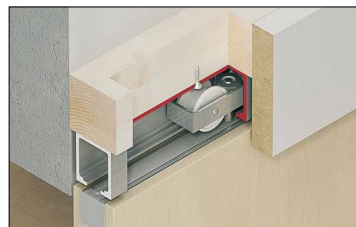

HAWA JUNIOR 80/B Kit
Concealed Sliding System for Wood Doors

HAWA-Junior 80/B kit with 2 m (78 3/4") upper track, two track stoppers and hardware for one wood door weighing up to 80 kg (176 lb).

- 176 lb. Door capacity
- Min Door thickness: 1-3/16"
- Smooth, quiet operation
- Outstanding durability
- Rattle-free bottom guide
- Simple installation
- Special two-way suspension: bracket allows the door to be hung and to be taken off either from the side or front
- Vertically and laterally adjustable
- Door stop with adjustable retention spring

HAWA-Junior 80/B Kit with 2 Meter (78-3/4") Top Track		
	Two-wheeled trolley, M10, with plastic wheels	2
	Top fixed suspension with plate and hanger bolt M10	2
	Track stop, adjustable retaining force	2
	Screw-on rubber door stop	1
	Guide, rattle proof, for screw mounting to floor, groove width 10 mm (3/8"), black plastic	1
	Vertical adjustment pin	1
	2000 (6'6 3/4") Top track, alu plain anodized, predrilled	1