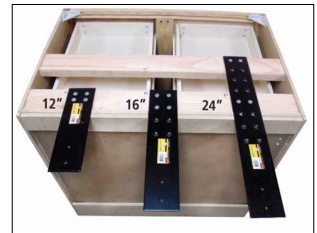

### Stealth Speedbrace

The Stealth Speedbrace supports your countertop and bar overhangs with no visible kicker or expensive corbels. A pair of braces will support 300 pounds of weight. Black finish. Sold individually.

30" fastens to Inside Cabinets

Now Stocking new size:  
30" Length x 3/4" Thick

30" Brace is 3/4" Wide

**Great For:**

- Countertops
- Bars
- Extra Bracing

**Features**

- 3/16" to 3/4" Steel
- Black Finish
- Countersunk screwholes

12" & 16" mounted on pony wall  
24" mounted on double bracing

Code	Description	List/ea
SB-12BL	12" Black Speedbrace	\$ 16.18
SB-16BL	16" Black Speedbrace	20.22
SB-24BL	24" Black Speedbrace	26.29
<b>SB-30BL</b>	<b>30" Black Speedbrace</b>	<b>28.00</b>