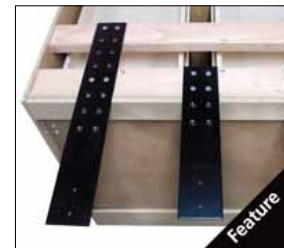

24" & 16" extended mounting

Code	Description	List/ea
SB-12HD	12" Heavy Duty Speedbrace	$ 14.56
SB-16HD	16" Heavy Duty Speedbrace	28.31
SB-24HD	24" Heavy Duty Speedbrace	38.82
SB-30HD	30" Heavy Duty Speedbrace	56.87