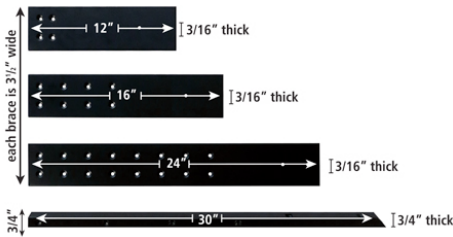

### Stealth Speedbrace

The Stealth Speedbrace supports your countertop and bar overhangs with no visible kicker or expensive corbels. A pair of braces will support 300 pounds of weight. Black finish. Sold individually.

30" fastens to Inside Cabinets

Now Stocking new size:  
30" Length x 3/4" Thick

30" Brace is 3/4" Wide

**Great For:**

- Countertops
- Bars
- Extra Bracing

**Features**

- 3/16" to 3/4" Steel
- Black Finish
- Countersunk screwholes