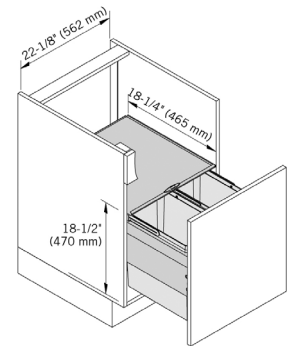

Envi Waste Disposal Units

Envi Space XX Pro - Large capacity in a small cabinet

- Perfect for 1-1/2" Face Frames
- Installation depth: min. 20-5/16"
- Installation height: min. 22-7/8"
- Integral 3-D front adjustment using an excenter, soft-closing and self-closing
- Additional storage on powder-coated lid
- Fits Face Frame cabinets, spacers included
- System capacity: 83 qts.

90008463 - 2 Bins 90008464 - 2 Bins

90008465 - 3 Bins

Product Dimensions

Envi Waste Disposal Units cont.

Cabinet Dimensions

Envi Space XX Pro - Large capacity in a small cabinet

- For Frameless (Euro) Cabinetry
- Installation depth: min. 20-5/16"
- Installation height: min. 22-7/8"
- **90005908** min opening width: **16-1/2"**
- **90005906** min opening width: **22-1/2"**
- Integral 3-D front adjustment, soft-closing and self-closing. Slide is smooth rack & pinion design
- Metal frame is silver powder coat finish
- Additional storage on powder-coated lid

90005908
2 Bins

90005906
3 Bins

Envi Space Pro

- Base cabinet width: 24"
- Min opening width: 22-1/8" - 22-1/3"
- Installation depth: 18-5/16", Installation height: 18-1/2"
- Integral 3-D front adjustment, soft-closing and self-closing. Slide is smooth rack & pinion design
- Metal frame is silver powder coat finish
- Additional storage on powder-coated removable lid
- Max capacity: 60 Qts. (2 bins, 30 Qts. each)

Cabinet Dimensions

Code	Description	List/ea
90003697	ENVI Space Pro, 24" with 2 x 30 qt bins	\$ 398.33

Product Dimensions

Envi Kick - Kick to Open

A system for a soft and comfortable opening of all front pull-outs such as the Envi Space. The ergonomically designed step opens the waste bin system fully with little effort. The opening mechanism returns automatically to its starting position. Virtually silent.