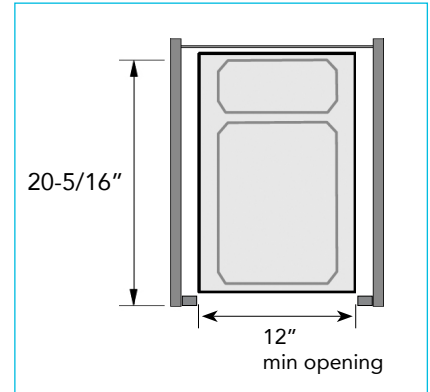

Envi Waste Disposal Units

Envi Space XX Pro - Large capacity in a small cabinet

- Perfect for 1-1/2" Face Frames
- Installation depth: min. 20-5/16"
- Installation height: min. 22-7/8"
- Integral 3-D front adjustment using an excenter, soft-closing and self-closing
- Additional storage on powder-coated lid
- Fits Face Frame cabinets, spacers included
- System capacity: 83 qts.

Cabinet Dimensions

90008462 - 2 Bins

Code	Description	List/ea
90008462	12" min opening, with (1) 37 qt. and (1) 1.2 qt.	\$ 305
90008463	15" min opening, with (2) 37 qt.	325
90008464	18" min opening, with (2) 37 qt.	335
90008465	21" min opening, with (2) 37 qt. and (1) 9 qt.	375

90008463 - 2 Bins 90008464 - 2 Bins

90008465 - 3 Bins

Product Dimensions

Envi Waste Disposal Units cont.

Cabinet Dimensions

Envi Space XX Pro - Large capacity in a small cabinet

- For Frameless (Euro) Cabinetry
- Installation depth: min. 20-5/16"
- Installation height: min. 22-7/8"
- **90005908** min opening width: **16-1/2"**
- **90005906** min opening width: **22-1/2"**
- Integral 3-D front adjustment, soft-closing and self-closing. Slide is smooth rack & pinion design
- Metal frame is silver powder coat finish
- Additional storage on powder-coated lid

90005908
2 Bins

90005906
3 Bins

Envi Space Pro

- Base cabinet width: 24"
- Min opening width: 22-1/8" - 22-1/3"
- Installation depth: 18-5/16", Installation height: 18-1/2"
- Integral 3-D front adjustment, soft-closing and self-closing. Slide is smooth rack & pinion design
- Metal frame is silver powder coat finish
- Additional storage on powder-coated removable lid
- Max capacity: 60 Qts. (2 bins, 30 Qts. each)