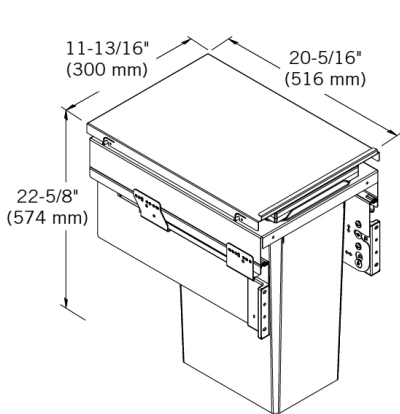

Envi Waste Disposal Units

Envi Space XX Pro - Large capacity in a small cabinet

- Perfect for 1-1/2" Face Frames
- Installation depth: min. 20-5/16"
- Installation height: min. 22-7/8"
- Integral 3-D front adjustment using an excenter, soft-closing and self-closing
- Additional storage on powder-coated lid
- Fits Face Frame cabinets, spacers included
- System capacity: 83 qts.

Cabinet Dimensions

90008462 - 2 Bins

Code	Description	List/ea
90008462	12" min opening, with (1) 37 qt. and (1) 1.2 qt.	\$ 305
90008463	15" min opening, with (2) 37 qt.	325
90008464	18" min opening, with (2) 37 qt.	335
90008465	21" min opening, with (2) 37 qt. and (1) 9 qt.	375

90008463 - 2 Bins 90008464 - 2 Bins

90008465 - 3 Bins

Product Dimensions

Envi Waste Disposal Units cont.

Cabinet Dimensions

Envi Space XX Pro - Large capacity in a small cabinet

- For Frameless (Euro) Cabinetry
- Installation depth: min. 20-5/16"
- Installation height: min. 22-7/8"
- **90005908** min opening width: **16-1/2"**
- **90005906** min opening width: **22-1/2"**
- Integral 3-D front adjustment, soft-closing and self-closing. Slide is smooth rack & pinion design
- Metal frame is silver powder coat finish
- Additional storage on powder-coated lid

90005908
2 Bins

90005906
3 Bins

Envi Space Pro

- Base cabinet width: 24"
- Min opening width: 22-1/8" - 22-1/3"
- Installation depth: 18-5/16", Installation height: 18-1/2"
- Integral 3-D front adjustment, soft-closing and self-closing. Slide is smooth rack & pinion design
- Metal frame is silver powder coat finish
- Additional storage on powder-coated removable lid
- Max capacity: 60 Qts. (2 bins, 30 Qts. each)