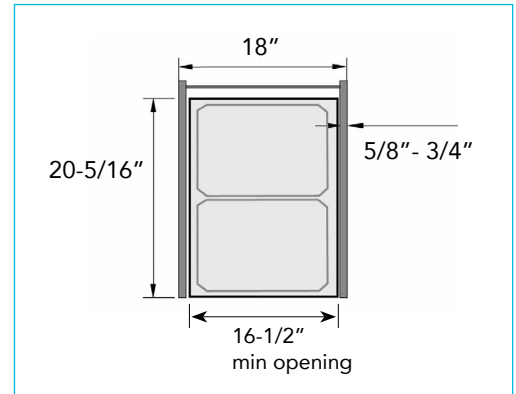

Envi Waste Disposal Units

Envi Space XX Pro - Large capacity in a small cabinet

- Perfect for 1-1/2" Face Frames
- Installation depth: min. 20-5/16"
- Installation height: min. 22-7/8"
- Integral 3-D front adjustment using an excenter, soft-closing and self-closing
- Additional storage on powder-coated lid
- Fits Face Frame cabinets, spacers included
- System capacity: 83 qts.

90008463 - 2 Bins 90008464 - 2 Bins

90008465 - 3 Bins

Product Dimensions

Envi Waste Disposal Units cont.

Cabinet Dimensions

Envi Space XX Pro - Large capacity in a small cabinet

- For Frameless (Euro) Cabinetry
- Installation depth: min. 20-5/16"
- Installation height: min. 22-7/8"
- **90005908** min opening width: **16-1/2"**
- **90005906** min opening width: **22-1/2"**
- Integral 3-D front adjustment, soft-closing and self-closing. Slide is smooth rack & pinion design
- Metal frame is silver powder coat finish
- Additional storage on powder-coated lid

90005908 - 2 Bins

90005906 - 3 Bins

Code	Description	List/ea
90005908	ENVI Space XX, 18" with 2 x 37 qt bins	\$ 424.62
90005906	ENVI Space XX, 24" with 2 x 37 qt bins, and 1 x 22 qt bin	435.00

Product Dimensions

90005908
2 Bins

90005906
3 Bins

Envi Space Pro

- Base cabinet width: 24"
- Min opening width: 22-1/8" - 22-1/3"
- Installation depth: 18-5/16", Installation height: 18-1/2"
- Integral 3-D front adjustment, soft-closing and self-closing. Slide is smooth rack & pinion design
- Metal frame is silver powder coat finish
- Additional storage on powder-coated removable lid
- Max capacity: 60 Qts. (2 bins, 30 Qts. each)