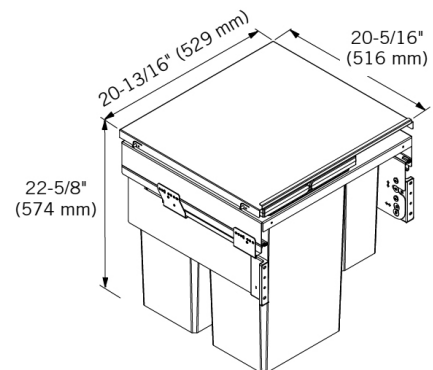

Envi Waste Disposal Units

Envi Space XX Pro - Large capacity in a small cabinet

- Perfect for 1-1/2" Face Frames
- Installation depth: min. 20-5/16"
- Installation height: min. 22-7/8"
- Integral 3-D front adjustment using an excenter, soft-closing and self-closing
- Additional storage on powder-coated lid
- Fits Face Frame cabinets, spacers included
- System capacity: 83 qts.

Cabinet Dimensions

90008462 - 2 Bins

Code	Description	List/ea
90008462	12" min opening, with (1) 37 qt. and (1) 1.2 qt.	\$ 305
90008463	15" min opening, with (2) 37 qt.	325
90008464	18" min opening, with (2) 37 qt.	335
90008465	21" min opening, with (2) 37 qt. and (1) 9 qt.	375

90008463 - 2 Bins 90008464 - 2 Bins

90008465 - 3 Bins

Product Dimensions

Envi Waste Disposal Units cont.

Cabinet Dimensions

Envi Space XX Pro - Large capacity in a small cabinet

- For Frameless (Euro) Cabinetry
- Installation depth: min. 20-5/16"
- Installation height: min. 22-7/8"
- **90005908** min opening width: **16-1/2"**
- **90005906** min opening width: **22-1/2"**
- Integral 3-D front adjustment, soft-closing and self-closing. Slide is smooth rack & pinion design
- Metal frame is silver powder coat finish
- Additional storage on powder-coated lid

90005908
2 Bins

90005906
3 Bins

Envi Space Pro

- Base cabinet width: 24"
- Min opening width: 22-1/8" - 22-1/3"
- Installation depth: 18-5/16", Installation height: 18-1/2"
- Integral 3-D front adjustment, soft-closing and self-closing. Slide is smooth rack & pinion design
- Metal frame is silver powder coat finish
- Additional storage on powder-coated removable lid
- Max capacity: 60 Qts. (2 bins, 30 Qts. each)