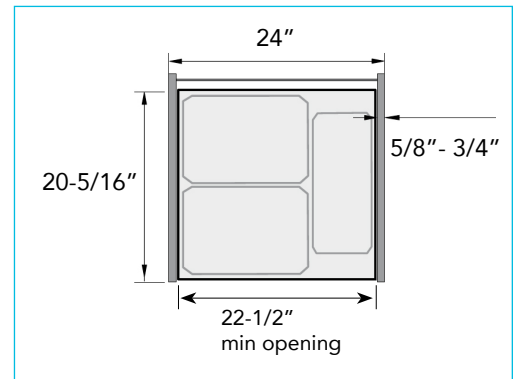

Envi Waste Disposal Units

Envi Space XX Pro - Large capacity in a small cabinet

- Perfect for 1-1/2" Face Frames
- Installation depth: min. 20-5/16"
- Installation height: min. 22-7/8"
- Integral 3-D front adjustment using an excenter, soft-closing and self-closing
- Additional storage on powder-coated lid
- Fits Face Frame cabinets, spacers included
- System capacity: 83 qts.

90008463 - 2 Bins 90008464 - 2 Bins

90008465 - 3 Bins

Product Dimensions

Envi Waste Disposal Units cont.

Cabinet Dimensions

Envi Space XX Pro - Large capacity in a small cabinet

- For Frameless (Euro) Cabinetry
- Installation depth: min. 20-5/16"
- Installation height: min. 22-7/8"
- **90005908** min opening width: **16-1/2"**
- **90005906** min opening width: **22-1/2"**
- Integral 3-D front adjustment, soft-closing and self-closing. Slide is smooth rack & pinion design
- Metal frame is silver powder coat finish
- Additional storage on powder-coated lid

90005908 - 2 Bins

90005906 - 3 Bins

Code	Description	List/ea
90005908	ENVI Space XX, 18" with 2 x 37 qt bins	\$ 424.62
90005906	ENVI Space XX, 24" with 2 x 37 qt bins, and 1 x 22 qt bin	435.00

Product Dimensions

90005908
2 Bins

90005906
3 Bins

Envi Space Pro

- Base cabinet width: 24"
- Min opening width: 22-1/8" - 22-1/3"
- Installation depth: 18-5/16", Installation height: 18-1/2"
- Integral 3-D front adjustment, soft-closing and self-closing. Slide is smooth rack & pinion design
- Metal frame is silver powder coat finish
- Additional storage on powder-coated removable lid
- Max capacity: 60 Qts. (2 bins, 30 Qts. each)