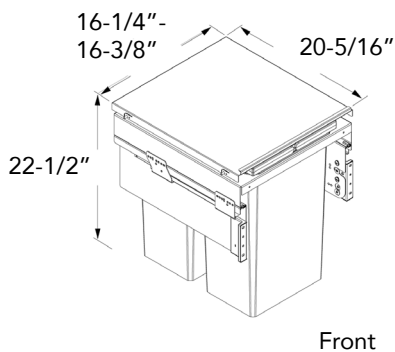

90008463 - 2 Bins 90008464 - 2 Bins

90008465 - 3 Bins

Product Dimensions

Envi Waste Disposal Units cont.

Cabinet Dimensions

Envi Space XX Pro - Large capacity in a small cabinet

- For Frameless (Euro) Cabinetry
- Installation depth: min. 20-5/16"
- Installation height: min. 22-7/8"
- **90005908** min opening width: **16-1/2"**
- **90005906** min opening width: **22-1/2"**
- Integral 3-D front adjustment, soft-closing and self-closing. Slide is smooth rack & pinion design
- Metal frame is silver powder coat finish
- Additional storage on powder-coated lid

90005908 - 2 Bins

90005906 - 3 Bins

Code	Description	List/ea
90005908	ENVI Space XX, 18" with 2 x 37 qt bins	\$ 424.62
90005906	ENVI Space XX, 24" with 2 x 37 qt bins, and 1 x 22 qt bin	435.00

Product Dimensions

90005908
2 Bins

90005906
3 Bins

Envi Space Pro

- Base cabinet width: 24"
- Min opening width: 22-1/8" - 22-1/3"
- Installation depth: 18-5/16", Installation height: 18-1/2"
- Integral 3-D front adjustment, soft-closing and self-closing. Slide is smooth rack & pinion design
- Metal frame is silver powder coat finish
- Additional storage on powder-coated removable lid
- Max capacity: 60 Qts. (2 bins, 30 Qts. each)

Cabinet Dimensions

Code	Description	List/ea
90003697	ENVI Space Pro, 24" with 2 x 30 qt bins	\$ 398.33

Product Dimensions

Envi Kick - Kick to Open

A system for a soft and comfortable opening of all front pull-outs such as the Envi Space. The ergonomically designed step opens the waste bin system fully with little effort. The opening mechanism returns automatically to its starting position. Virtually silent.