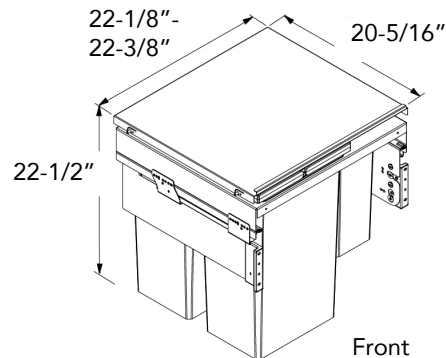

90008463 - 2 Bins 90008464 - 2 Bins

90008465 - 3 Bins

Product Dimensions

Envi Waste Disposal Units cont.

Cabinet Dimensions

Envi Space XX Pro - Large capacity in a small cabinet

- For Frameless (Euro) Cabinetry
- Installation depth: min. 20-5/16"
- Installation height: min. 22-7/8"
- **90005908** min opening width: **16-1/2"**
- **90005906** min opening width: **22-1/2"**
- Integral 3-D front adjustment, soft-closing and self-closing. Slide is smooth rack & pinion design
- Metal frame is silver powder coat finish
- Additional storage on powder-coated lid

90005908 - 2 Bins

90005906 - 3 Bins

Code	Description	List/ea
90005908	ENVI Space XX, 18" with 2 x 37 qt bins	\$ 424.62
90005906	ENVI Space XX, 24" with 2 x 37 qt bins, and 1 x 22 qt bin	435.00

Product Dimensions

90005908
2 Bins

90005906
3 Bins

Envi Space Pro

- Base cabinet width: 24"
- Min opening width: 22-1/8" - 22-1/3"
- Installation depth: 18-5/16", Installation height: 18-1/2"
- Integral 3-D front adjustment, soft-closing and self-closing. Slide is smooth rack & pinion design
- Metal frame is silver powder coat finish
- Additional storage on powder-coated removable lid
- Max capacity: 60 Qts. (2 bins, 30 Qts. each)

Cabinet Dimensions

Code	Description	List/ea
90003697	ENVI Space Pro, 24" with 2 x 30 qt bins	\$ 398.33

Product Dimensions

Envi Kick - Kick to Open

A system for a soft and comfortable opening of all front pull-outs such as the Envi Space. The ergonomically designed step opens the waste bin system fully with little effort. The opening mechanism returns automatically to its starting position. Virtually silent.