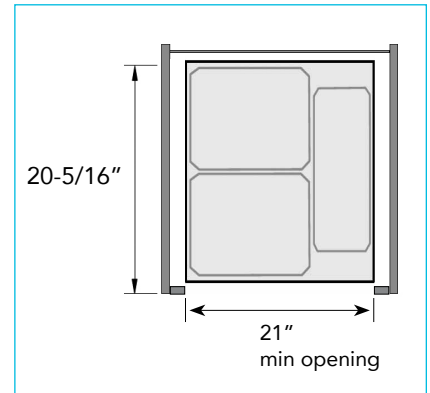

Envi Waste Disposal Units

Envi Space XX Pro - Large capacity in a small cabinet

- Perfect for 1-1/2" Face Frames
- Installation depth: min. 20-5/16"
- Installation height: min. 22-7/8"
- Integral 3-D front adjustment using an excenter, soft-closing and self-closing
- Additional storage on powder-coated lid
- Fits Face Frame cabinets, spacers included
- System capacity: 83 qts.

Cabinet Dimensions

90008462 - 2 Bins

Code	Description	List/ea
90008462	12" min opening, with (1) 37 qt. and (1) 1.2 qt.	\$ 305
90008463	15" min opening, with (2) 37 qt.	325
90008464	18" min opening, with (2) 37 qt.	335
90008465	21" min opening, with (2) 37 qt. and (1) 9 qt.	375

90008463 - 2 Bins 90008464 - 2 Bins

90008465 - 3 Bins

Product Dimensions

Envi Waste Disposal Units cont.

Cabinet Dimensions

Envi Space XX Pro - Large capacity in a small cabinet

- For Frameless (Euro) Cabinetry
- Installation depth: min. 20-5/16"
- Installation height: min. 22-7/8"
- **90005908** min opening width: **16-1/2"**
- **90005906** min opening width: **22-1/2"**
- Integral 3-D front adjustment, soft-closing and self-closing. Slide is smooth rack & pinion design
- Metal frame is silver powder coat finish
- Additional storage on powder-coated lid

90005908
2 Bins

90005906
3 Bins

Envi Space Pro

- Base cabinet width: 24"
- Min opening width: 22-1/8" - 22-1/3"
- Installation depth: 18-5/16", Installation height: 18-1/2"
- Integral 3-D front adjustment, soft-closing and self-closing. Slide is smooth rack & pinion design
- Metal frame is silver powder coat finish
- Additional storage on powder-coated removable lid
- Max capacity: 60 Qts. (2 bins, 30 Qts. each)