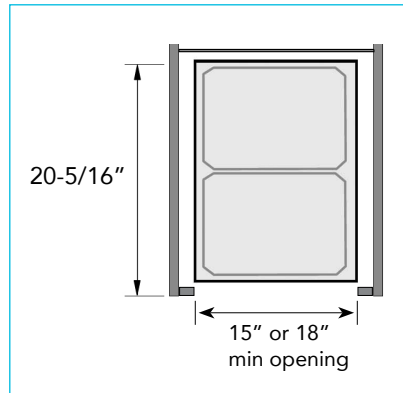

Envi Waste Disposal Units

Envi Space XX Pro - Large capacity in a small cabinet

- Perfect for 1-1/2" Face Frames
- Installation depth: min. 20-5/16"
- Installation height: min. 22-7/8"
- Integral 3-D front adjustment using an excenter, soft-closing and self-closing
- Additional storage on powder-coated lid
- Fits Face Frame cabinets, spacers included
- System capacity: 83 qts.

Cabinet Dimensions

90008462 - 2 Bins

Code	Description	List/ea
90008462	12" min opening, with (1) 37 qt. and (1) 1.2 qt.	\$ 305
90008463	15" min opening, with (2) 37 qt.	325
90008464	18" min opening, with (2) 37 qt.	335
90008465	21" min opening, with (2) 37 qt. and (1) 9 qt.	375

90008463 - 2 Bins 90008464 - 2 Bins

90008465 - 3 Bins

Product Dimensions

Envi Waste Disposal Units cont.

Cabinet Dimensions

Envi Space XX Pro - Large capacity in a small cabinet

- For Frameless (Euro) Cabinetry
- Installation depth: min. 20-5/16"
- Installation height: min. 22-7/8"
- **90005908** min opening width: **16-1/2"**
- **90005906** min opening width: **22-1/2"**
- Integral 3-D front adjustment, soft-closing and self-closing. Slide is smooth rack & pinion design
- Metal frame is silver powder coat finish
- Additional storage on powder-coated lid

90005908
2 Bins

90005906
3 Bins

Envi Space Pro

- Base cabinet width: 24"
- Min opening width: 22-1/8" - 22-1/3"
- Installation depth: 18-5/16", Installation height: 18-1/2"
- Integral 3-D front adjustment, soft-closing and self-closing. Slide is smooth rack & pinion design
- Metal frame is silver powder coat finish
- Additional storage on powder-coated removable lid
- Max capacity: 60 Qts. (2 bins, 30 Qts. each)