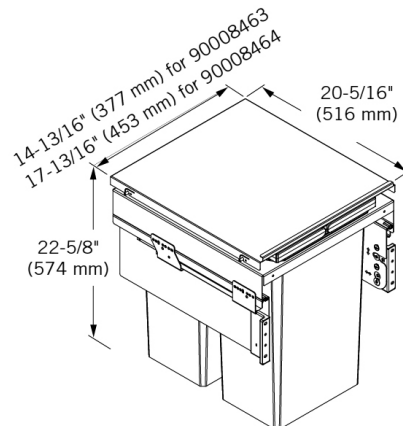

Envi Waste Disposal Units

Envi Space XX Pro - Large capacity in a small cabinet

- Perfect for 1-1/2" Face Frames
- Installation depth: min. 20-5/16"
- Installation height: min. 22-7/8"
- Integral 3-D front adjustment using an excenter, soft-closing and self-closing
- Additional storage on powder-coated lid
- Fits Face Frame cabinets, spacers included
- System capacity: 83 qts.

Cabinet Dimensions

90008462 - 2 Bins

Code	Description	List/ea
90008462	12" min opening, with (1) 37 qt. and (1) 1.2 qt.	\$ 305
90008463	15" min opening, with (2) 37 qt.	325
90008464	18" min opening, with (2) 37 qt.	335
90008465	21" min opening, with (2) 37 qt. and (1) 9 qt.	375

90008463 - 2 Bins 90008464 - 2 Bins

90008465 - 3 Bins

Product Dimensions

Envi Waste Disposal Units cont.

Cabinet Dimensions

Envi Space XX Pro - Large capacity in a small cabinet

- For Frameless (Euro) Cabinetry
- Installation depth: min. 20-5/16"
- Installation height: min. 22-7/8"
- **90005908** min opening width: **16-1/2"**
- **90005906** min opening width: **22-1/2"**
- Integral 3-D front adjustment, soft-closing and self-closing. Slide is smooth rack & pinion design
- Metal frame is silver powder coat finish
- Additional storage on powder-coated lid

90005908
2 Bins

90005906
3 Bins

Envi Space Pro

- Base cabinet width: 24"
- Min opening width: 22-1/8" - 22-1/3"
- Installation depth: 18-5/16", Installation height: 18-1/2"
- Integral 3-D front adjustment, soft-closing and self-closing. Slide is smooth rack & pinion design
- Metal frame is silver powder coat finish
- Additional storage on powder-coated removable lid
- Max capacity: 60 Qts. (2 bins, 30 Qts. each)