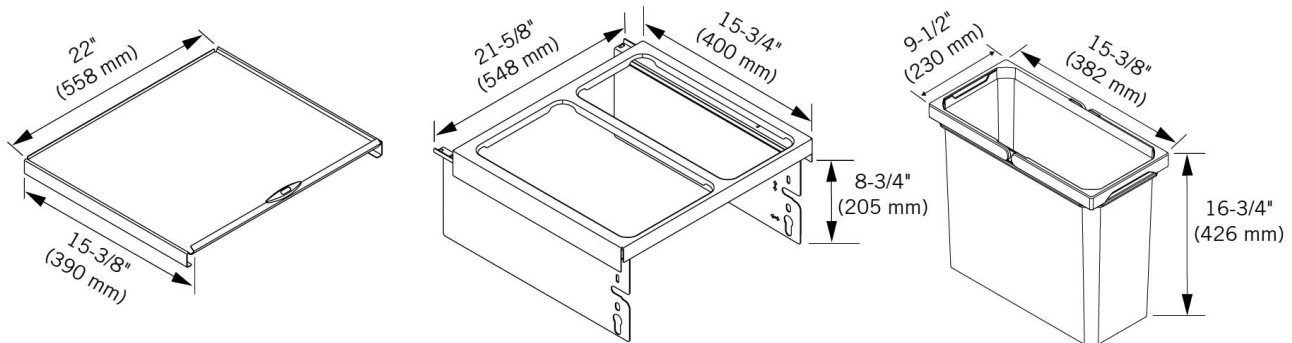

Envi Waste Disposal Units

Envi Space XX Pro - Large capacity in a small cabinet

- Perfect for 1-1/2" Face Frames
- Installation depth: min. 20-5/16"
- Installation height: min. 22-7/8"
- Integral 3-D front adjustment using an excenter, soft-closing and self-closing
- Additional storage on powder-coated lid
- Fits Face Frame cabinets, spacers included
- System capacity: 83 qts.

90008463 - 2 Bins 90008464 - 2 Bins

90008465 - 3 Bins

Product Dimensions

Envi Waste Disposal Units cont.

Cabinet Dimensions

Envi Space XX Pro - Large capacity in a small cabinet

- For Frameless (Euro) Cabinetry
- Installation depth: min. 20-5/16"
- Installation height: min. 22-7/8"
- **90005908** min opening width: **16-1/2"**
- **90005906** min opening width: **22-1/2"**
- Integral 3-D front adjustment, soft-closing and self-closing. Slide is smooth rack & pinion design
- Metal frame is silver powder coat finish
- Additional storage on powder-coated lid

90005908
2 Bins

90005906
3 Bins

Envi Space Pro

- Base cabinet width: 24"
- Min opening width: 22-1/8" - 22-1/3"
- Installation depth: 18-5/16", Installation height: 18-1/2"
- Integral 3-D front adjustment, soft-closing and self-closing. Slide is smooth rack & pinion design
- Metal frame is silver powder coat finish
- Additional storage on powder-coated removable lid
- Max capacity: 60 Qts. (2 bins, 30 Qts. each)

Cabinet Dimensions

Code	Description	List/ea
90003697	ENVI Space Pro, 24" with 2 x 30 qt bins	\$ 398.33

Product Dimensions

Envi Kick - Kick to Open

A system for a soft and comfortable opening of all front pull-outs such as the Envi Space. The ergonomically designed step opens the waste bin system fully with little effort. The opening mechanism returns automatically to its starting position. Virtually silent.