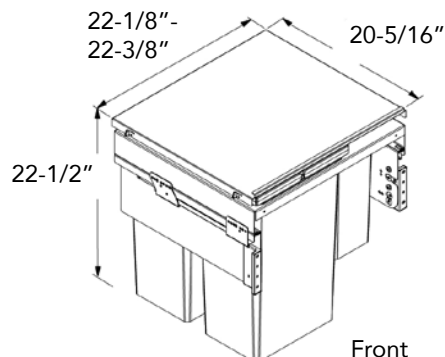

Sales Bulletin
Feb 2018

Update
Feb 2019

Envi Space Pro Waste Disposal Units

Envi Space XX Pro (formerly OKO XXLiner)

- Now available in a 3-bin unit
- Large capacity in a small cabinet
- Installation depth: min. 20-5/16"
- Installation height: min. 22-7/8"
- **90005908** minimum opening width: 16-1/2"
- **90005906** minimum opening width: 22-1/2"
- Integral 3-D front adjustment, soft-closing and self-closing. Slide is smooth rack & pinion design
- Metal frame is silver powder coat finish
- Additional storage available using powder-coated roll-out lid

Cabinet Dimensions

90005908
2 Bins

90005906
3 Bins

Code	Description	List/ea
90005908	ENVI Space XX, 18" with 2 x 37 qt bins	\$ 424.62

90005906	ENVI Space XX, 24" with 2 x 37 qt bins, and 1 x 22 qt bin	435.00
----------	---	--------

Product Dimensions

Front

90005908
2 Bins

Front

90005906
3 Bins

Envi Space Pro Waste Disposal Units

Envi Space Pro

- Base cabinet width: 24"
- Min opening width: 22-1/8" - 22-1/3"
- Installation depth: 18-5/16"
- Installation height: 18-1/2"
- Integral 3-D front adjustment, soft-closing and self-closing. Slide is smooth rack & pinion design
- Metal frame is silver powder coat finish
- Additional storage available using powder-coated roll-out lid
- Max capacity: 60 Qts. (2 bins, 30 Qts. each)

Cabinet Dimensions

Code	Description	List/ea
90003697	ENVI Space Pro, 24" with 2 x 30 qt bins	\$ 398.33

Product Dimensions