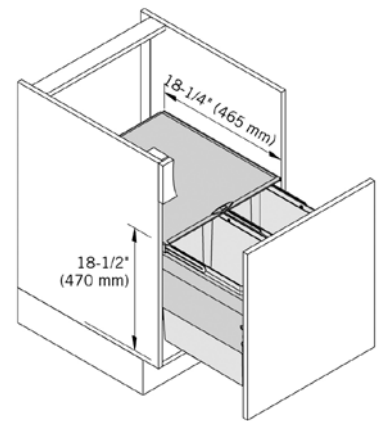

Sales Bulletin
Feb 2018

Update
Feb 2019

Envi Space Pro Waste Disposal Units

Envi Space XX Pro (formerly OKO XXLiner)

- Now available in a 3-bin unit
- Large capacity in a small cabinet
- Installation depth: min. 20-5/16"
- Installation height: min. 22-7/8"
- **90005908** minimum opening width: 16-1/2"
- **90005906** minimum opening width: 22-1/2"
- Integral 3-D front adjustment, soft-closing and self-closing. Slide is smooth rack & pinion design
- Metal frame is silver powder coat finish
- Additional storage available using powder-coated roll-out lid

Cabinet Dimensions

90005908
2 Bins

90005906
3 Bins

Code	Description	List/ea
90005908	ENVI Space XX, 18" with 2 x 37 qt bins	\$ 424.62

90005906	ENVI Space XX, 24" with 2 x 37 qt bins, and 1 x 22 qt bin	435.00
----------	---	--------

Product Dimensions

Front

90005908
2 Bins

Front

90005906
3 Bins

Envi Space Pro Waste Disposal Units

Envi Space Pro

- Base cabinet width: 24"
- Min opening width: 22-1/8" - 22-1/3"
- Installation depth: 18-5/16"
- Installation height: 18-1/2"
- Integral 3-D front adjustment, soft-closing and self-closing. Slide is smooth rack & pinion design
- Metal frame is silver powder coat finish
- Additional storage available using powder-coated roll-out lid
- Max capacity: 60 Qts. (2 bins, 30 Qts. each)

Cabinet Dimensions

Code	Description	List/ea
90003697	ENVI Space Pro, 24" with 2 x 30 qt bins	\$ 398.33

Product Dimensions