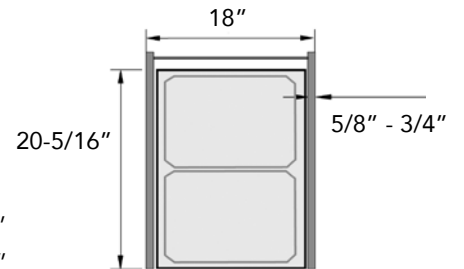

Sales Bulletin
Feb 2018

Update
Feb 2019

Envi Space Pro Waste Disposal Units

Envi Space XX Pro (formerly OKO XXLiner)

- Now available in a 3-bin unit
- Large capacity in a small cabinet
- Installation depth: min. 20-5/16"
- Installation height: min. 22-7/8"
- **90005908** minimum opening width: 16-1/2"
- **90005906** minimum opening width: 22-1/2"
- Integral 3-D front adjustment, soft-closing and self-closing. Slide is smooth rack & pinion design
- Metal frame is silver powder coat finish
- Additional storage available using powder-coated roll-out lid

Cabinet Dimensions

90005908
2 Bins

90005906
3 Bins

Code	Description	List/ea
90005908	ENVI Space XX, 18" with 2 x 37 qt bins	\$ 424.62

90005906	ENVI Space XX, 24" with 2 x 37 qt bins, and 1 x 22 qt bin	435.00
----------	---	--------

Product Dimensions

Front

90005908
2 Bins

Front

90005906
3 Bins

Envi Space Pro Waste Disposal Units

Envi Space Pro

- Base cabinet width: 24"
- Min opening width: 22-1/8" - 22-1/3"
- Installation depth: 18-5/16"
- Installation height: 18-1/2"
- Integral 3-D front adjustment, soft-closing and self-closing. Slide is smooth rack & pinion design
- Metal frame is silver powder coat finish
- Additional storage available using powder-coated roll-out lid
- Max capacity: 60 Qts. (2 bins, 30 Qts. each)

Cabinet Dimensions

Code	Description	List/ea
90003697	ENVI Space Pro, 24" with 2 x 30 qt bins	\$ 398.33

Product Dimensions