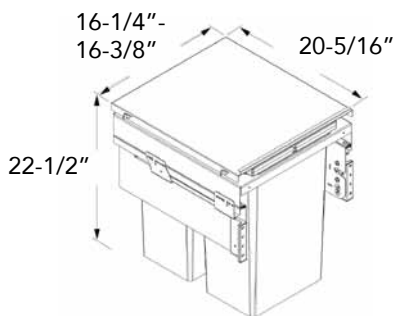

Sales Bulletin
Feb 2018

Update
Feb 2019

Envi Space Pro Waste Disposal Units

Envi Space XX Pro (formerly OKO XXLiner)

- Now available in a 3-bin unit
- Large capacity in a small cabinet
- Installation depth: min. 20-5/16"
- Installation height: min. 22-7/8"
- **90005908** minimum opening width: 16-1/2"
- **90005906** minimum opening width: 22-1/2"
- Integral 3-D front adjustment, soft-closing and self-closing. Slide is smooth rack & pinion design
- Metal frame is silver powder coat finish
- Additional storage available using powder-coated roll-out lid

Cabinet Dimensions

90005908
2 Bins

90005906
3 Bins

Code	Description	List/ea
90005908	ENVI Space XX, 18" with 2 x 37 qt bins	\$ 424.62

90005906	ENVI Space XX, 24" with 2 x 37 qt bins, and 1 x 22 qt bin	435.00
----------	---	--------

Product Dimensions

Front

90005908
2 Bins

Front

90005906
3 Bins

Envi Space Pro Waste Disposal Units

Envi Space Pro

- Base cabinet width: 24"
- Min opening width: 22-1/8" - 22-1/3"
- Installation depth: 18-5/16"
- Installation height: 18-1/2"
- Integral 3-D front adjustment, soft-closing and self-closing. Slide is smooth rack & pinion design
- Metal frame is silver powder coat finish
- Additional storage available using powder-coated roll-out lid
- Max capacity: 60 Qts. (2 bins, 30 Qts. each)

Cabinet Dimensions

Code	Description	List/ea
90003697	ENVI Space Pro, 24" with 2 x 30 qt bins	\$ 398.33

Product Dimensions