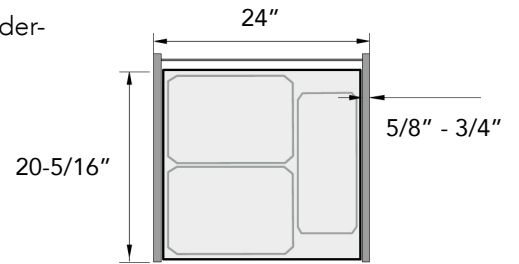

Sales Bulletin
Feb 2018

Update
Feb 2019

Envi Space Pro Waste Disposal Units

Envi Space XX Pro (formerly OKO XXLiner)

- Now available in a 3-bin unit
- Large capacity in a small cabinet
- Installation depth: min. 20-5/16"
- Installation height: min. 22-7/8"
- **90005908** minimum opening width: 16-1/2"
- **90005906** minimum opening width: 22-1/2"
- Integral 3-D front adjustment, soft-closing and self-closing. Slide is smooth rack & pinion design
- Metal frame is silver powder coat finish
- Additional storage available using powder-coated roll-out lid

Cabinet Dimensions

90005908
2 Bins

90005906
3 Bins

Code	Description	List/ea
90005908	ENVI Space XX, 18" with 2 x 37 qt bins	\$ 424.62

90005906	ENVI Space XX, 24" with 2 x 37 qt bins, and 1 x 22 qt bin	435.00
----------	---	--------

Product Dimensions

Front

90005908
2 Bins

Front

90005906
3 Bins

Envi Space Pro Waste Disposal Units

Envi Space Pro

- Base cabinet width: 24"
- Min opening width: 22-1/8" - 22-1/3"
- Installation depth: 18-5/16"
- Installation height: 18-1/2"
- Integral 3-D front adjustment, soft-closing and self-closing. Slide is smooth rack & pinion design
- Metal frame is silver powder coat finish
- Additional storage available using powder-coated roll-out lid
- Max capacity: 60 Qts. (2 bins, 30 Qts. each)

Cabinet Dimensions

Code	Description	List/ea
90003697	ENVI Space Pro, 24" with 2 x 30 qt bins	\$ 398.33

Product Dimensions