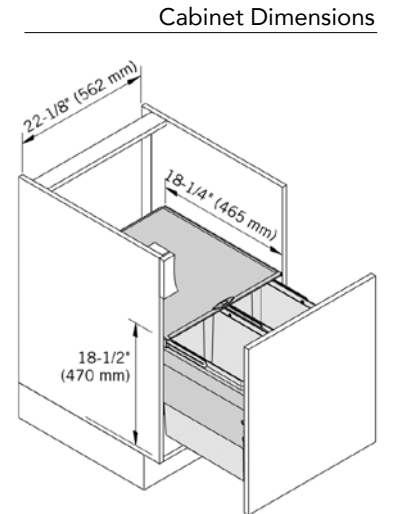

### Envi Space Pro

- Cabinet width: 24"
- Installation depth: 18-5/16"
- Installation height: 18-1/2"
- Integral 3-D front adjustment, soft-closing and self-closing. Slide is smooth rack & pinion design
- Metal frame is silver powder coat finish
- Additional storage available using powder-coated roll-out lid
- Max capacity: 60 Qts. (2 bins, 30 Qts. each)

### Envi Space XX Pro (formerly OKO XXLiner)

- Cabinet width: 17-3/4"
- Installation depth: min. 20-5/16"
- Installation height: min. 22-7/8"
- Integral 3-D front adjustment, soft-closing and self-closing. Slide is smooth rack & pinion design
- Metal frame is silver powder coat finish
- Additional storage available using powder-coated roll-out lid
- Max capacity: 74 Qts. (2 bins, 37 Qts. each)

## Envi Space Pro / Product Dimensions 90003697