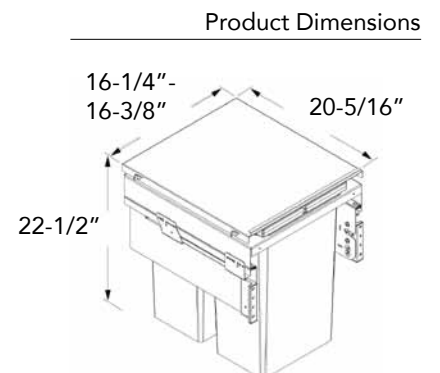

### Envi Space Pro

- Cabinet width: 24"
- Installation depth: 18-5/16"
- Installation height: 18-1/2"
- Integral 3-D front adjustment, soft-closing and self-closing. Slide is smooth rack & pinion design
- Metal frame is silver powder coat finish
- Additional storage available using powder-coated roll-out lid
- Max capacity: 60 Qts. (2 bins, 30 Qts. each)

### Envi Space XX Pro (formerly OKO XXLiner)

- Cabinet width: 17-3/4"
- Installation depth: min. 20-5/16"
- Installation height: min. 22-7/8"
- Integral 3-D front adjustment, soft-closing and self-closing. Slide is smooth rack & pinion design
- Metal frame is silver powder coat finish
- Additional storage available using powder-coated roll-out lid
- Max capacity: 74 Qts. (2 bins, 37 Qts. each)

Code  
90005908

Description  
ENVI Space XX, 18"  
with 2 x 37 qt bins

List/ea  
\$ 424.62