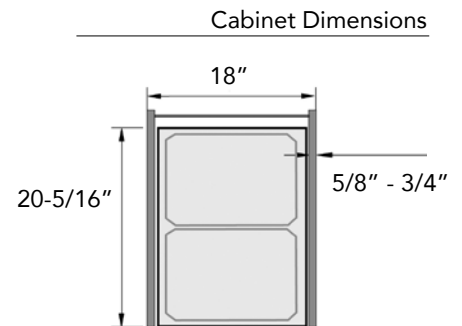

### Envi Space Pro

- Cabinet width: 24"
- Installation depth: 18-5/16"
- Installation height: 18-1/2"
- Integral 3-D front adjustment, soft-closing and self-closing. Slide is smooth rack & pinion design
- Metal frame is silver powder coat finish
- Additional storage available using powder-coated roll-out lid
- Max capacity: 60 Qts. (2 bins, 30 Qts. each)

### Envi Space XX Pro (formerly OKO XXLiner)

- Cabinet width: 17-3/4"
- Installation depth: min. 20-5/16"
- Installation height: min. 22-7/8"
- Integral 3-D front adjustment, soft-closing and self-closing. Slide is smooth rack & pinion design
- Metal frame is silver powder coat finish
- Additional storage available using powder-coated roll-out lid
- Max capacity: 74 Qts. (2 bins, 37 Qts. each)