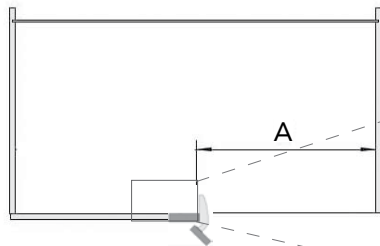

CORNERSTONE MAXX

Maple w/ Silver Railing - RH unit

- Can be installed with drawer above
- The shelves can be moved in and out independently and do not obstruct the adjacent cabinet
- Rapid **single** post install showcases floating design
- Tool-free assembly of shelves onto supports
- Simple height adjustment (Min. 19-5/8")

White w/
Silver Railing

Lava w/
Grey Railing

One Shop's Experience:

"This installed so EASY and I really like it. Let's use this from now on."

Drill 2 holes (1/4") to mount bottom bracket

Product Dimensions

Min Opening (including door & hinge)

Size	A	Size	A
1	14"	3	18"
2	16"	4	22"

Size	Width	Depth
1	29"	13"
2	33"	14-3/4"
3	37"	16-3/4"
4	39"	18-3/16"

What to Order For one complete set, order 1 set of shelves and 1 hardware kit.