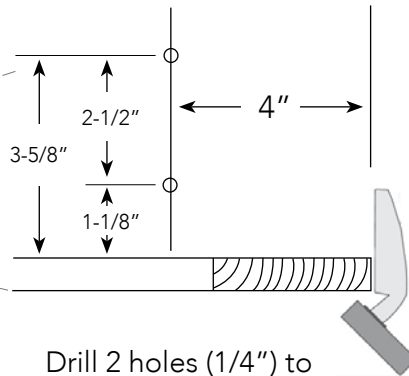

CORNERSTONE MAXX

Maple w/ Silver Railing - RH unit

- Can be installed with drawer above
- The shelves can be moved in and out independently and do not obstruct the adjacent cabinet
- Rapid **single** post install showcases floating design
- Tool-free assembly of shelves onto supports
- Simple height adjustment (Min. 19-5/8")

White w/
Silver Railing

Lava w/
Grey Railing

One Shop's Experience:

"This installed so EASY and I really like it. Let's use this from now on."

Drill 2 holes (1/4") to mount bottom bracket

Product Dimensions

Min Opening (including door & hinge)

Size	A	Size	A
1	14"	3	18"
2	16"	4	22"

Size	Width	Depth
1	29"	13"
2	33"	14-3/4"
3	37"	16-3/4"
4	39"	18-3/16"

What to Order For one complete set, order 1 set of shelves and 1 hardware kit.