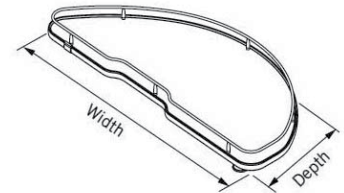

CORNERSTONE MAXX

Maple w/ Silver Railing - RH unit

- Can be installed with drawer above
- The shelves can be moved in and out independently and do not obstruct the adjacent cabinet
- Rapid **single** post install showcases floating design
- Tool-free assembly of shelves onto supports
- Simple height adjustment (Min. 19-5/8")

White w/
Silver Railing

Lava w/
Grey Railing

One Shop's Experience:

"This installed so EASY and I really like it. Let's use this from now on."

Drill 2 holes (1/4") to mount bottom bracket

Product Dimensions

Min Opening (including door & hinge)

Size	A	Size	A
1	14"	3	18"
2	16"	4	22"

Size	Width	Depth
1	29"	13"
2	33"	14-3/4"
3	37"	16-3/4"
4	39"	18-3/16"

What to Order For one complete set, order 1 set of shelves and 1 hardware kit.