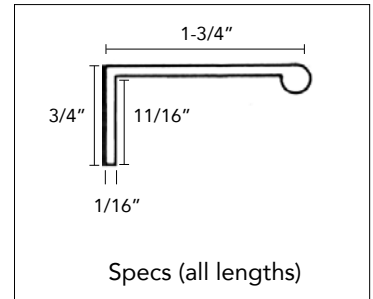

BRAVO COLLECTION Tab Pulls

New Items

1-3/4" O/A Length, 32mm C/C

1052-4BPN-P
32mm C/C

1055-40VB-P
32mm C/C

1053-4026-P
32mm C/C

1056-4055-P
32mm C/C

3" O/A Length, 56mm C/C

1057-4BPN-P
56 mm C/C

1060-4055-P
56mm C/C

1058-4026-P
56mm C/C

1059-40VB-P
56mm C/C

1070-40SG-P
56mm C/C

6" O/A Length, 4-7/16" C/C

1061-4BPN-P
4-7/16" C/C

1062-4026-P
4-7/16" C/C

1063-40VB-P
4-7/16" C/C

1064-4055-P
4-7/16" C/C

1071-40SG-P
4-7/16" C/C

Pack: 25 ea. (1051 is 10 ea/pk, cut to size)

Code	Finish	Length	C/C	List/ea
1052-4BPN-P	Brushed Nickel	1-3/4"	32mm	\$ 7.01
1053-4026-P	Pol. Chrome	1-3/4"	32mm	7.01
1055-40VB-P	Verona Bronze	1-3/4"	32mm	7.01
1056-4055-P	Satin Black	1-3/4"	32mm	7.02
1057-4BPN-P	Brushed Nickel	3"	56mm	\$ 9.82
1058-4026-P	Pol. Chrome	3"	56mm	9.82
1059-40VB-P	Verona Bronze	3"	56mm	9.82
1060-4055-P	Satin Black	3"	56mm	9.82
1070-40SG-P	Satin Gold	3"	56mm	9.92
1061-4BPN-P	Brushed Nickel	6"	4-7/16"	\$ 15.85
1062-4026-P	Pol. Chrome	6"	4-7/16"	15.85
1063-40VB-P	Verona Bronze	6"	4-7/16"	15.85
1064-4055-P	Satin Black	6"	4-7/16"	15.85
1071-40SG-P	Satin Gold	6"	4-7/16"	15.85
1065-4BPN-P	Brushed Nickel	9-1/16"	6-11/16"	\$ 19.12
1066-4026-P	Pol. Chrome	9-1/16"	6-11/16"	19.12
1067-40VB-P	Verona Bronze	9-1/16"	6-11/16"	17.07
1068-4055-P	Satin Black	9-1/16"	6-11/16"	19.12
1051-4ALU-B	Aluminum	97-7/16" -		\$ 91.88

9-1/16" O/A Length, 6-11/16" C/C

1066-4026-P
6-11/16" C/C

1065-4BPN-P
6-11/16" C/C

1067-40VB-P
6-11/16" C/C

Appliance Pull

1051-4ALU-B
97-7/16", Cut to Size