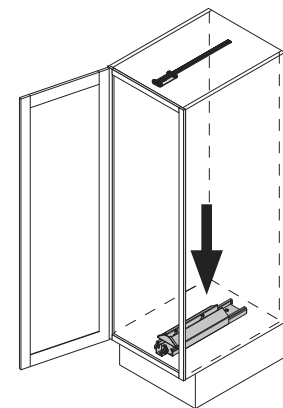

05 / 2019

Please use this guide for cabinets with US sizes

VS TAL Gate

max. 165.35 lbs.
75 kg

Cabinet dimensions

18" / 21" / 24"
(457 / 533 / 609 mm)

44011326_02

CAUTION:
The cabinet must be securely fastened to the wall studs to prevent it from tipping over. Appropriate fastening material is not supplied with the set. It is the responsibility of the installer to insure the unit is properly installed and securely fastened to wall studs.

18" / 21" / 24"
457 / 533 / 609 mm

1

Please install top runner first.

A

1

6 x
1/8" x 5/8"
(4 x 16 mm)

2

B

2

6 x
1/8" x 5/8"
(4 x 16 mm)

3

3

4

C

7

1