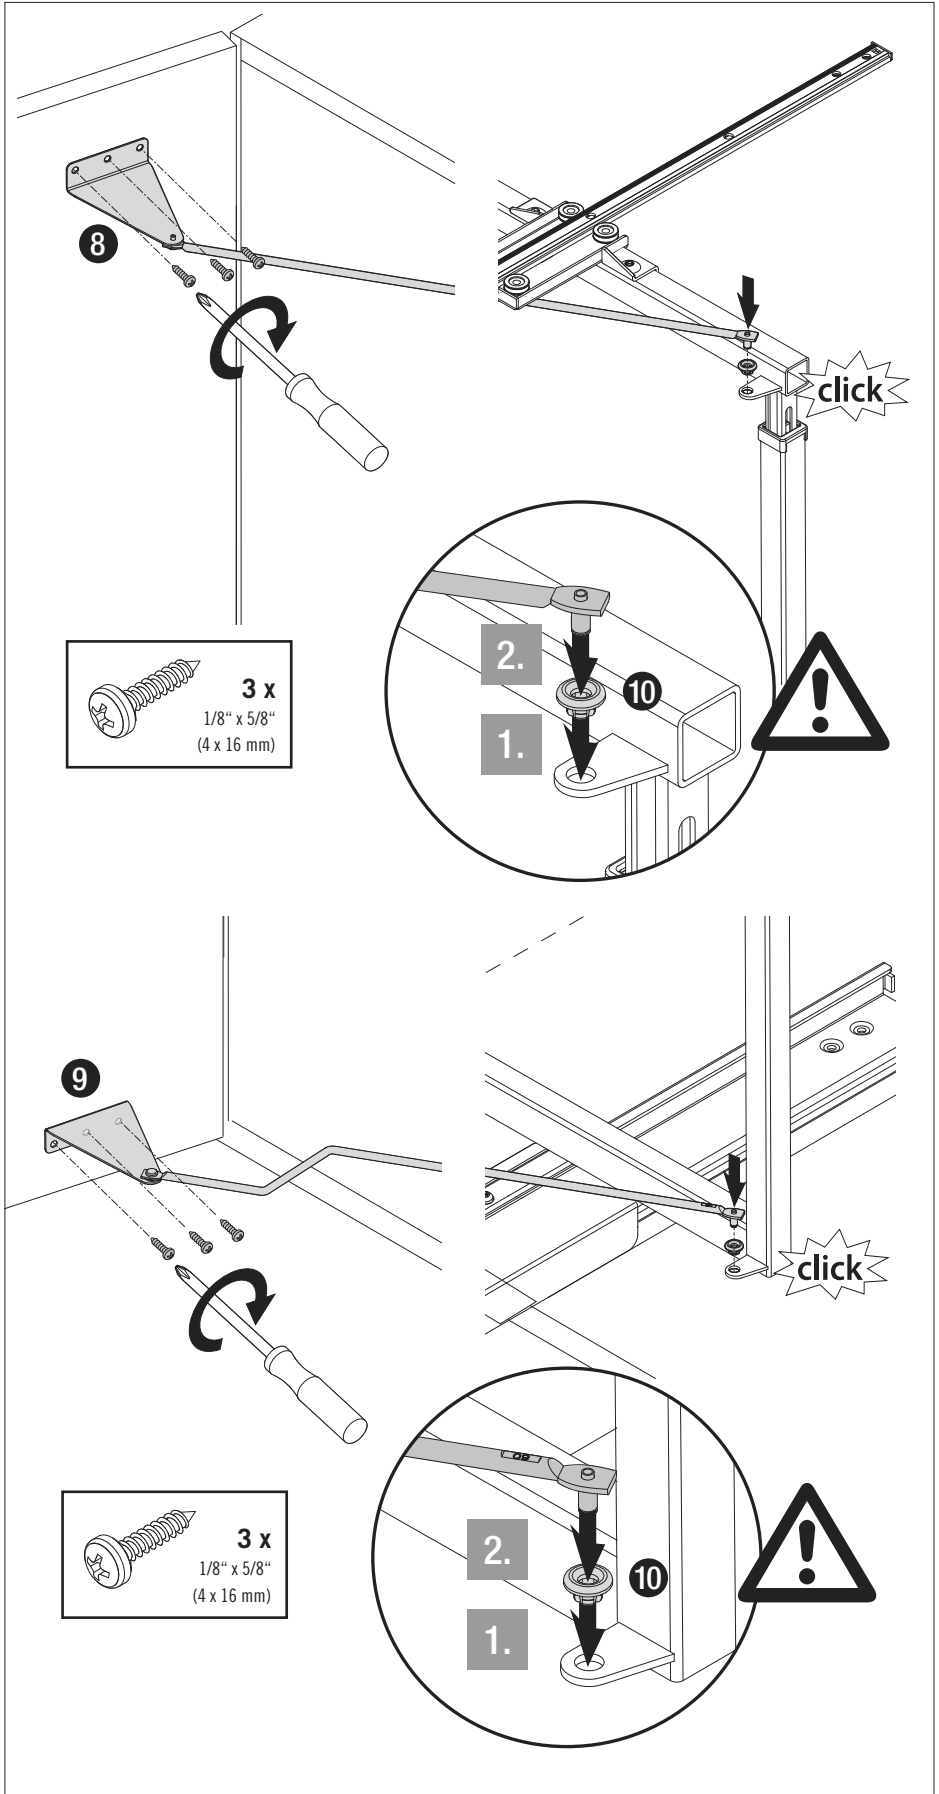

05 / 2019

Please use this guide for cabinets with US sizes

VS TAL Gate

max. 165.35 lbs.
75 kg

Cabinet dimensions

18" / 21" / 24"
(457 / 533 / 609 mm)

44011326_02

CAUTION:
The cabinet must be securely fastened to the wall studs to prevent it from tipping over. Appropriate fastening material is not supplied with the set. It is the responsibility of the installer to insure the unit is properly installed and securely fastened to wall studs.

18" / 21" / 24"
457 / 533 / 609 mm

1

Please install top runner first.

A

1

6 x
1/8" x 5/8"
(4 x 16 mm)

2

B

2

6 x
1/8" x 5/8"
(4 x 16 mm)

3

3

4

C

7

1