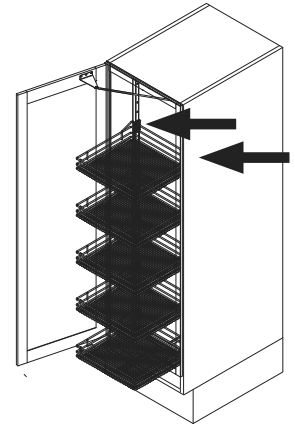

05 / 2019

Please use this guide for cabinets with US sizes

VS TAL Gate

max. 165.35 lbs.
75 kg

Cabinet dimensions

18" / 21" / 24"
(457 / 533 / 609 mm)

44011326_02

CAUTION:
The cabinet must be securely fastened to the wall studs to prevent it from tipping over. Appropriate fastening material is not supplied with the set. It is the responsibility of the installer to insure the unit is properly installed and securely fastened to wall studs.

18" / 21" / 24"
457 / 533 / 609 mm

1

Please install top runner first.

A

1

6 x
1/8" x 5/8"
(4 x 16 mm)

2

B

2

6 x
1/8" x 5/8"
(4 x 16 mm)

3

3

4

C

7

1