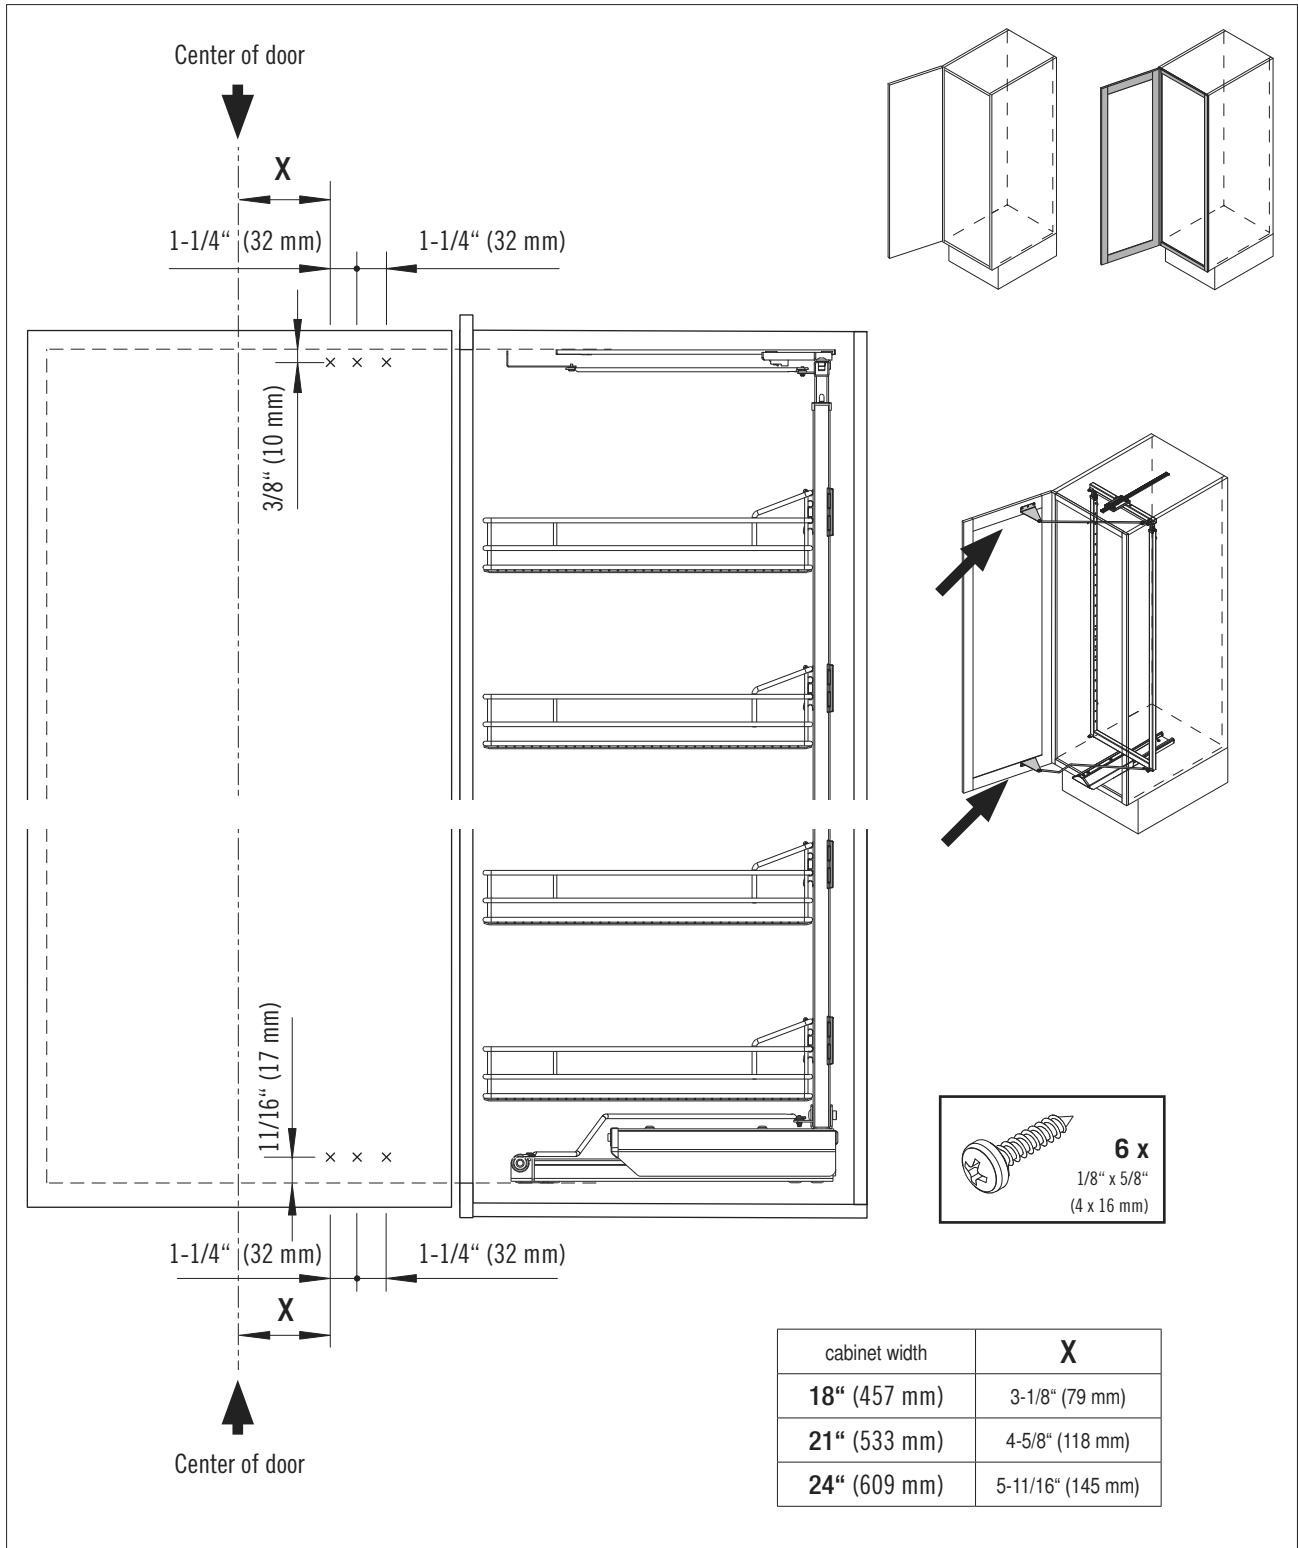

6

C

Vauth-Sagel USA LP

Address 1821 Baker Road
High Point, NC 27263

Phone +1 336 861 0740
Toll free +1 855 770 9121
Fax +1 336 861 0741

Email support@vauth-sagel-usa.com
Web www.vauth-sagel-usa.com