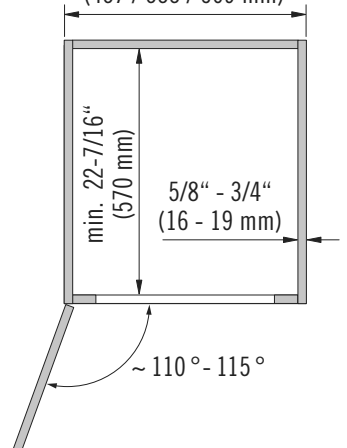

05 / 2019

Please use this guide for cabinets with US sizes

VS TAL Gate

max. 165.35 lbs.
75 kg

Cabinet dimensions

18" / 21" / 24"
(457 / 533 / 609 mm)

44011326_02

CAUTION:
The cabinet must be securely fastened to the wall studs to prevent it from tipping over. Appropriate fastening material is not supplied with the set. It is the responsibility of the installer to insure the unit is properly installed and securely fastened to wall studs.

18" / 21" / 24"
457 / 533 / 609 mm

1

Please install top runner first.

A

1

6 x
1/8" x 5/8"
(4 x 16 mm)

2

B

2

6 x
1/8" x 5/8"
(4 x 16 mm)

3

3

4

C

7

1