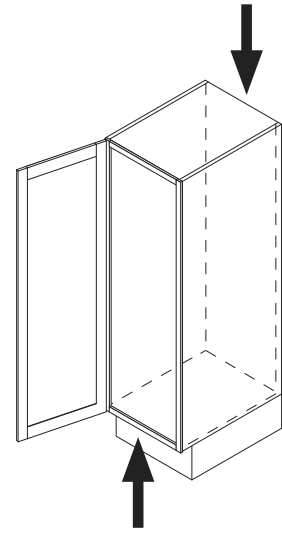

05 / 2019

Please use this guide for cabinets with US sizes

VS TAL Gate

max. 165.35 lbs.
75 kg

Cabinet dimensions

18" / 21" / 24"
(457 / 533 / 609 mm)

44011326_02

CAUTION:
The cabinet must be securely fastened to the wall studs to prevent it from tipping over. Appropriate fastening material is not supplied with the set. It is the responsibility of the installer to insure the unit is properly installed and securely fastened to wall studs.

18" / 21" / 24"
457 / 533 / 609 mm

1

Please install top runner first.

A

1

6 x
1/8" x 5/8"
(4 x 16 mm)

2

B

2

6 x
1/8" x 5/8"
(4 x 16 mm)

3

3

4

C

7

1