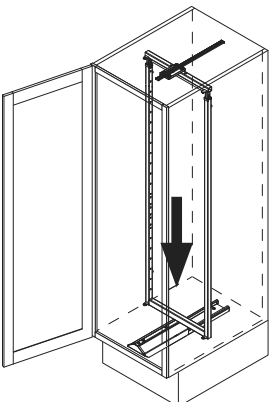

05 / 2019

Please use this guide for cabinets with US sizes

VS TAL Gate

max. 165.35 lbs.
75 kg

Cabinet dimensions

18" / 21" / 24"
(457 / 533 / 609 mm)

44011326_02

CAUTION:
The cabinet must be securely fastened to the wall studs to prevent it from tipping over. Appropriate fastening material is not supplied with the set. It is the responsibility of the installer to insure the unit is properly installed and securely fastened to wall studs.

18" / 21" / 24"
457 / 533 / 609 mm

1

Please install top runner first.

A

1

6 x
1/8" x 5/8"
(4 x 16 mm)

2

B

2

6 x
1/8" x 5/8"
(4 x 16 mm)

3

3

4

C

7

1