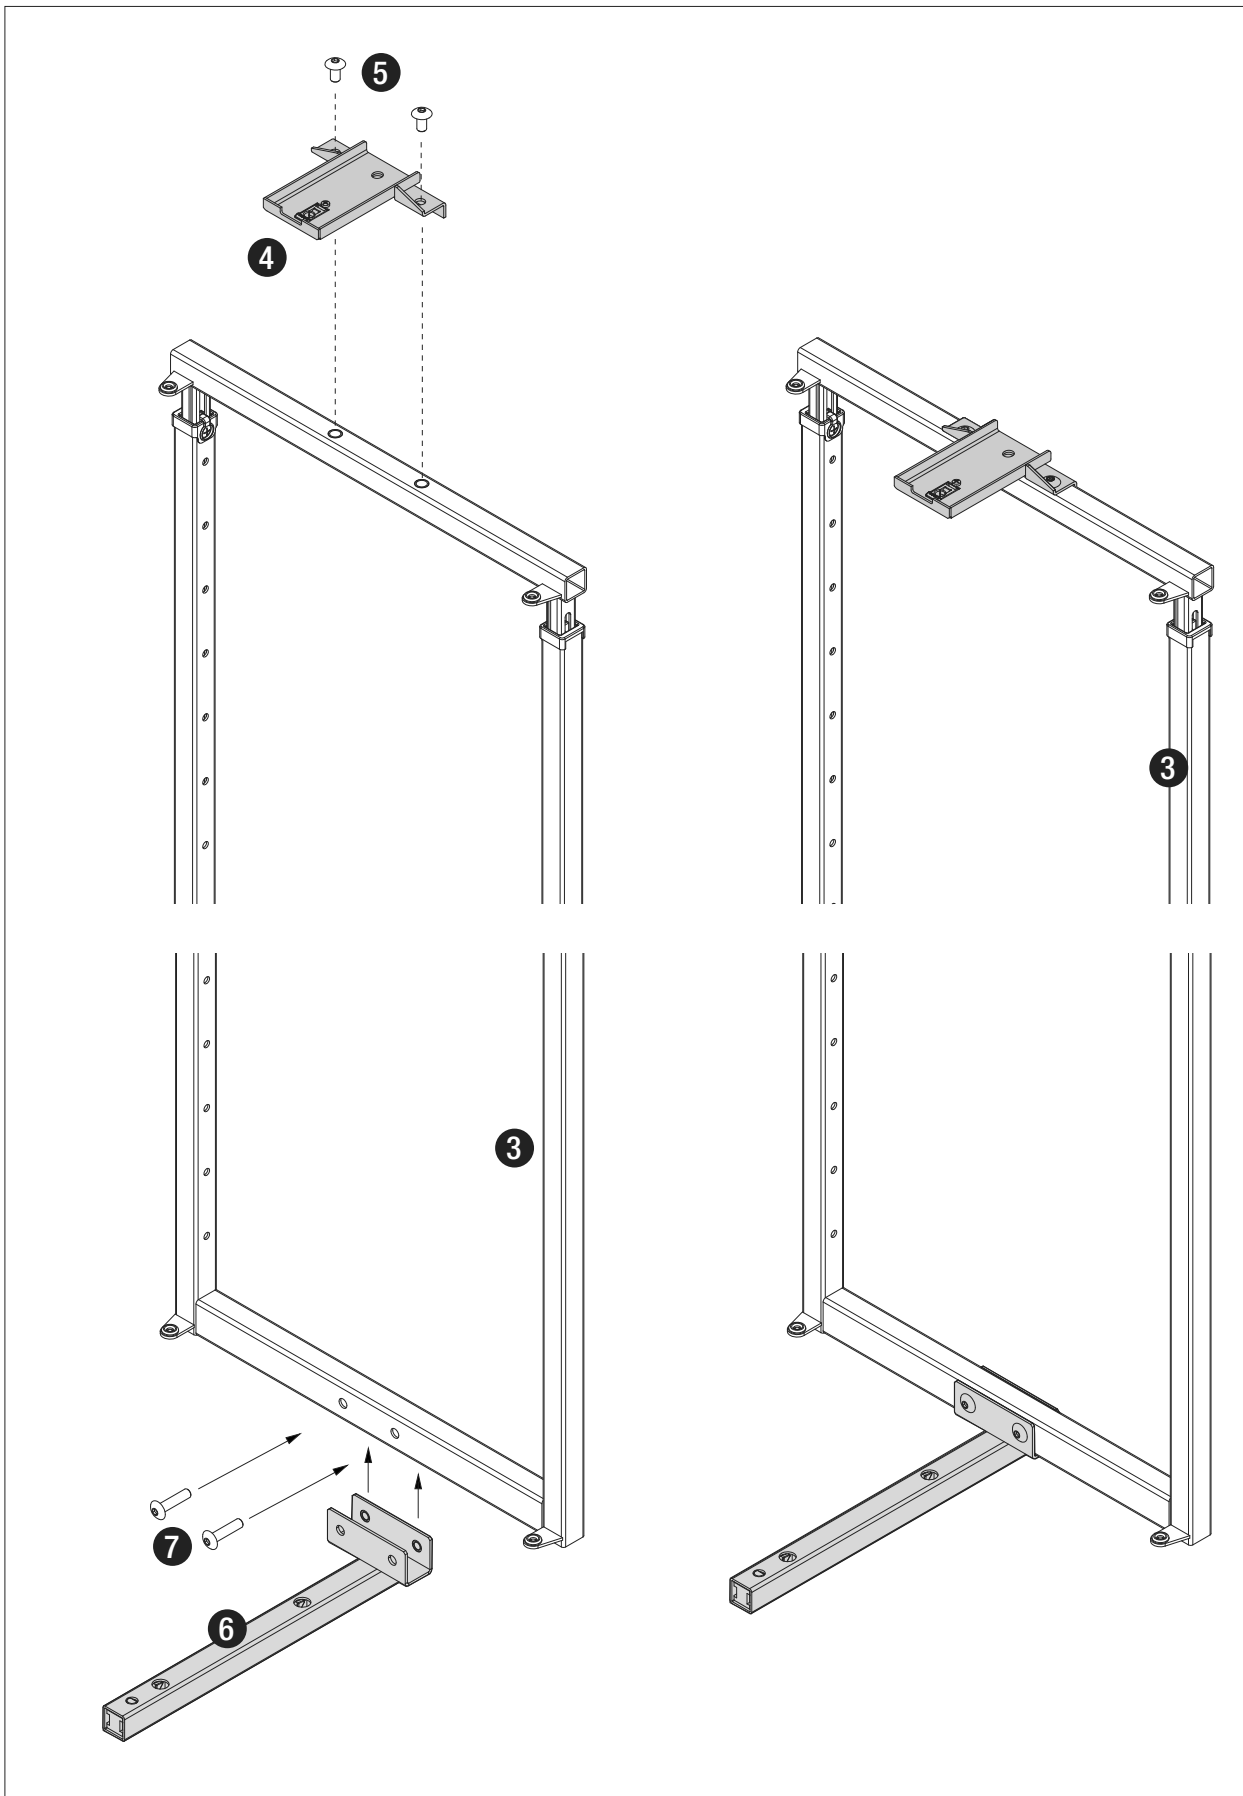

05 / 2019

Please use this guide for cabinets with US sizes

VS TAL Gate

max. 165.35 lbs.
75 kg

Cabinet dimensions

18" / 21" / 24"
(457 / 533 / 609 mm)

44011326_02

CAUTION:
The cabinet must be securely fastened to the wall studs to prevent it from tipping over. Appropriate fastening material is not supplied with the set. It is the responsibility of the installer to insure the unit is properly installed and securely fastened to wall studs.

18" / 21" / 24"
457 / 533 / 609 mm

1

Please install top runner first.

A

1

6 x
1/8" x 5/8"
(4 x 16 mm)

2

B

2

6 x
1/8" x 5/8"
(4 x 16 mm)

3

3

4

C

7

1