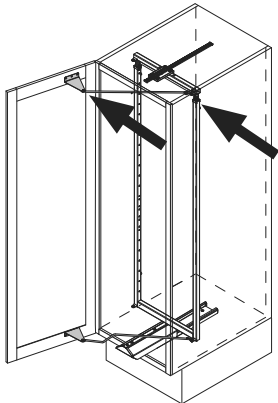

05 / 2019

Please use this guide for cabinets with US sizes

VS TAL Gate

max. 165.35 lbs.
75 kg

Cabinet dimensions

18" / 21" / 24"
(457 / 533 / 609 mm)

44011326_02

CAUTION:
The cabinet must be securely fastened to the wall studs to prevent it from tipping over. Appropriate fastening material is not supplied with the set. It is the responsibility of the installer to insure the unit is properly installed and securely fastened to wall studs.

18" / 21" / 24"
457 / 533 / 609 mm

1

Please install top runner first.

A

1

6 x
1/8" x 5/8"
(4 x 16 mm)

2

B

2

6 x
1/8" x 5/8"
(4 x 16 mm)

3

3

4

C

7

1