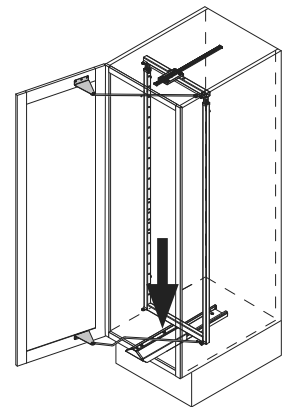

05 / 2019

Please use this guide for cabinets with US sizes

VS TAL Gate

max. 165.35 lbs.
75 kg

Cabinet dimensions

18" / 21" / 24"
(457 / 533 / 609 mm)

44011326_02

CAUTION:
The cabinet must be securely fastened to the wall studs to prevent it from tipping over. Appropriate fastening material is not supplied with the set. It is the responsibility of the installer to insure the unit is properly installed and securely fastened to wall studs.

18" / 21" / 24"
457 / 533 / 609 mm

1

Please install top runner first.

A

1

6 x
1/8" x 5/8"
(4 x 16 mm)

2

B

2

6 x
1/8" x 5/8"
(4 x 16 mm)

3

3

4

C

7

1