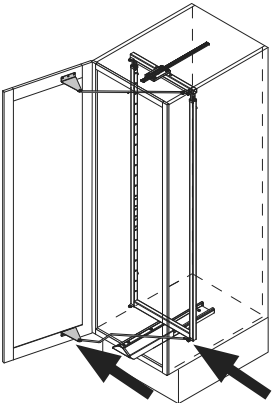

05 / 2019

Please use this guide for cabinets with US sizes

VS TAL Gate

max. 165.35 lbs.
75 kg

Cabinet dimensions

18" / 21" / 24"
(457 / 533 / 609 mm)

44011326_02

CAUTION:
The cabinet must be securely fastened to the wall studs to prevent it from tipping over. Appropriate fastening material is not supplied with the set. It is the responsibility of the installer to insure the unit is properly installed and securely fastened to wall studs.

18" / 21" / 24"
457 / 533 / 609 mm

1

Please install top runner first.

A

1

6 x
1/8" x 5/8"
(4 x 16 mm)

2

B

2

6 x
1/8" x 5/8"
(4 x 16 mm)

3

3

4

C

7

1