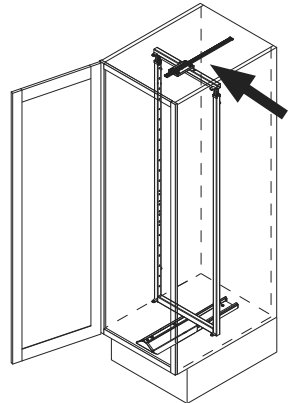

05 / 2019

Please use this guide for cabinets with US sizes

VS TAL Gate

max. 165.35 lbs.
75 kg

Cabinet dimensions

18" / 21" / 24"
(457 / 533 / 609 mm)

44011326_02

CAUTION:
The cabinet must be securely fastened to the wall studs to prevent it from tipping over. Appropriate fastening material is not supplied with the set. It is the responsibility of the installer to insure the unit is properly installed and securely fastened to wall studs.

18" / 21" / 24"
457 / 533 / 609 mm

1

Please install top runner first.

A

1

6 x
1/8" x 5/8"
(4 x 16 mm)

2

B

2

6 x
1/8" x 5/8"
(4 x 16 mm)

3

3

4

C

7

1