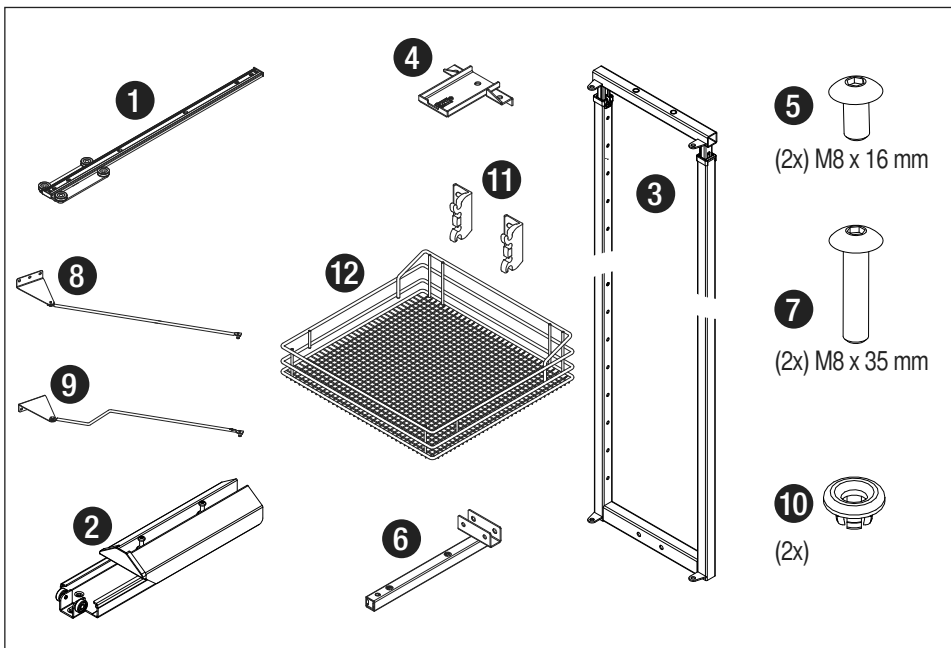

05 / 2019

Please use this guide for cabinets with US sizes

VS TAL Gate

max. 165.35 lbs.
75 kg

Cabinet dimensions

18" / 21" / 24"
(457 / 533 / 609 mm)

44011326_02

CAUTION:
The cabinet must be securely fastened to the wall studs to prevent it from tipping over. Appropriate fastening material is not supplied with the set. It is the responsibility of the installer to insure the unit is properly installed and securely fastened to wall studs.

18" / 21" / 24"
457 / 533 / 609 mm

1

Please install top runner first.

A

1

6 x
1/8" x 5/8"
(4 x 16 mm)

2

B

2

6 x
1/8" x 5/8"
(4 x 16 mm)

3

3

4

C

7

1