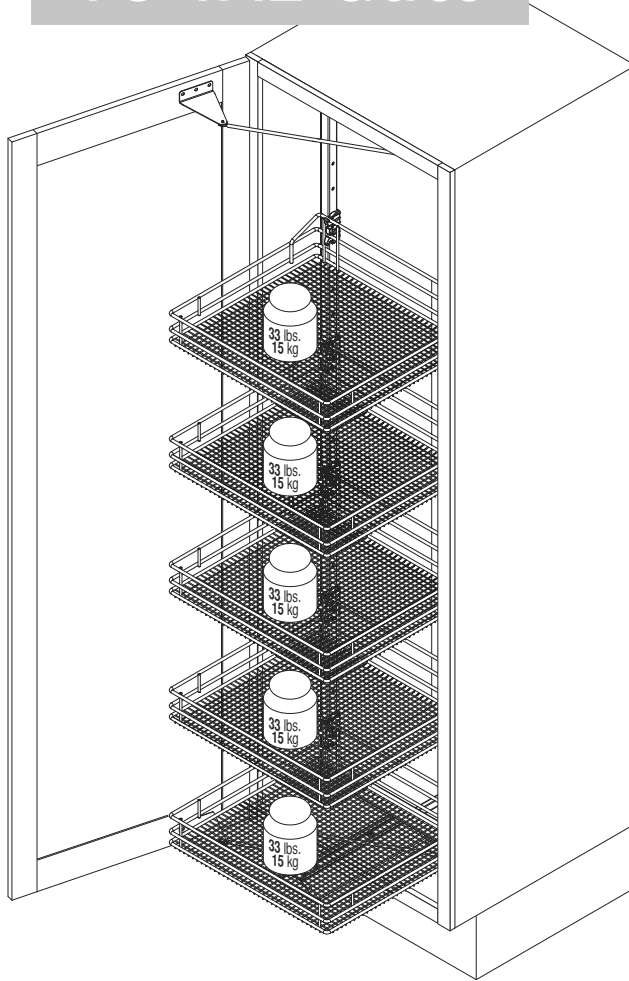

05 / 2019

Please use this guide for cabinets with US sizes

VS TAL Gate

max. 165.35 lbs.
75 kg

Cabinet dimensions

18" / 21" / 24"
(457 / 533 / 609 mm)

44011326_02

CAUTION:
The cabinet must be securely fastened to the wall studs to prevent it from tipping over. Appropriate fastening material is not supplied with the set. It is the responsibility of the installer to insure the unit is properly installed and securely fastened to wall studs.

18" / 21" / 24"
457 / 533 / 609 mm

1

Please install top runner first.

A

1

6 x
1/8" x 5/8"
(4 x 16 mm)

2

B

2

6 x
1/8" x 5/8"
(4 x 16 mm)

3

3

4

C

7

1