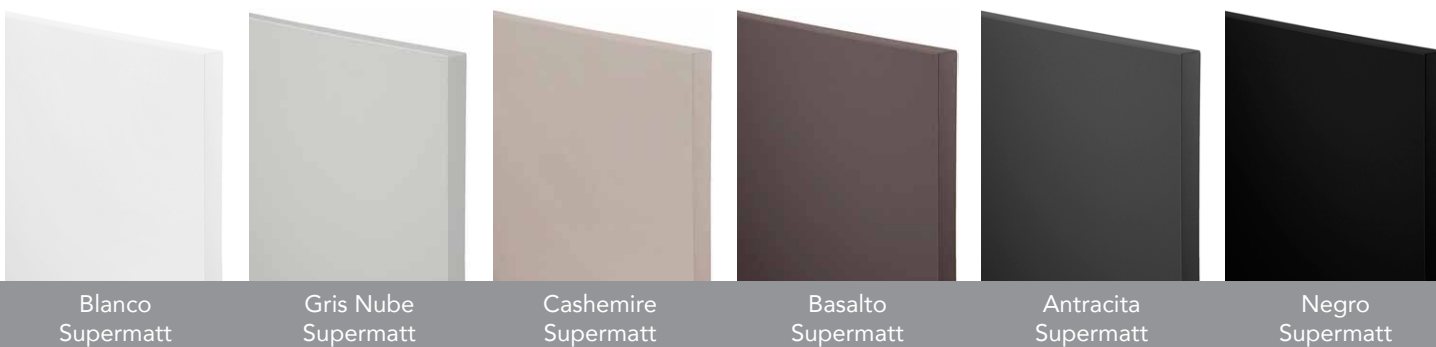

Zenit

Supermatt High Resistance Surface Door & Drawer Fronts

A new surface characterized by increased resistance to scratching, abrasion, wet and dry heat, and superb performance and resistance to common cleaning products. Alvic Tech's laser technology enables a better finish & durability. Available in panels as well as cut & edgebanded doors.

This range is available in two finishes, Supermatt and Metaldeco, recommended both for vertical applications in furniture and decoration projects of interiors. Beauty is not always delicate. Meet the toughest Supermatt.

Supermatt

Oriental Supermatt

Metaldeco

Zenit Doors & Fronts

List

Colors & Patterns

$ 23.94 / sq ft.