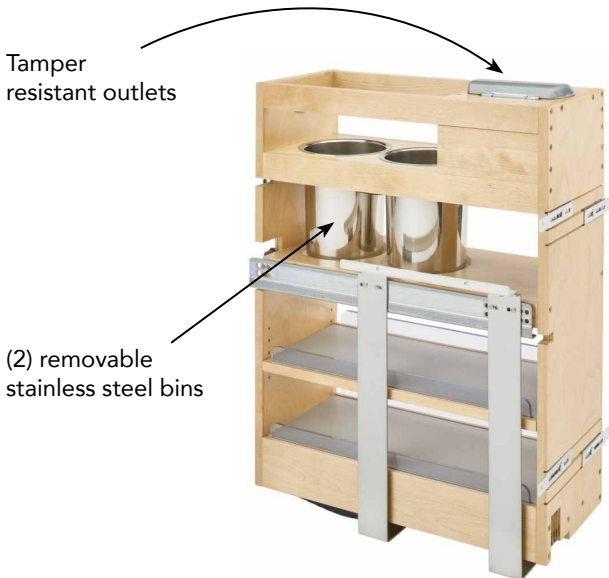

Vanity Outlet Grooming Organizer

445 VB Series Grooming Organizer is now available with an integrated electrical outlet with two 120V plugs UL recognized to UL962/CSA-C22.2 No.0-10. It has a cord guide and a drawer stop that prevents items from being stored "on" inside the cabinet.

Features two shelves with non-skid vinyl lining and two removable stainless steel bins. Glides on bottom and side mount soft-close slides that maximize stability and foldable slide set allows for easy installation.

- In-drawer receptacle with (2) 120V plugs
- Full-extension, 110 lb. rated slides with soft-close
- Hides unsightly cords, keeping vanity uncluttered
- Store and power curling irons, blow dryers, etc
- Door mountable, easy to access, and additional shelves provide storage for other beauty products
- Mounts to cabinet door, floor and side

Dimensions:
9-5/16" W x 19-3/4" D x 26-3/16" H

Min
Cab opening
9-1/2"

Code
445-VBOSC-8C

Description
Grooming Organizer

List/ea
\$ 587.09