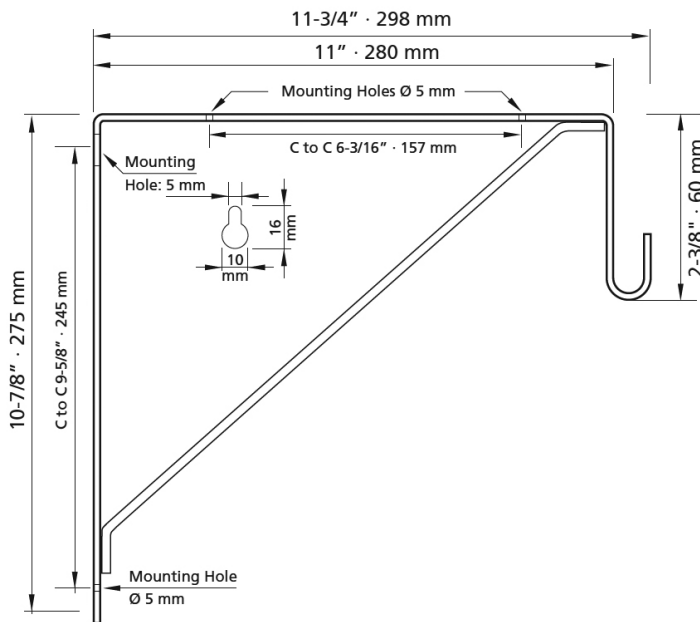

Rod Support & Shelf Bracket for Oval Rod

185-CR
Chrome

188-DN
Dull Nickel

190-ORB
Oil Rubbed Bronze

- Stocked in Chrome, Dull Nickel and Oil Rubbed Bronze - other finishes special order
- Steel, 3mm thickness
- Overall dimensions:
Height: 10-7/8"
Depth: 11-3/4"
Width: 1"
- Supports oval rod 30 x 15mm (30X15-3M, 880-8)
- Shelf material up to 14" deep
- Load capacity: 110 lbs.

* Screws not included

Code	Description	List/ea
185-CR	Oval Rod Shelf Bracket, Chrome	\$ 10.95
188-DN	Oval Rod Shelf Bracket, Dull Nickel	10.95
190-ORB	Oval Rod Shelf Bracket, Oil R Bronze	10.95