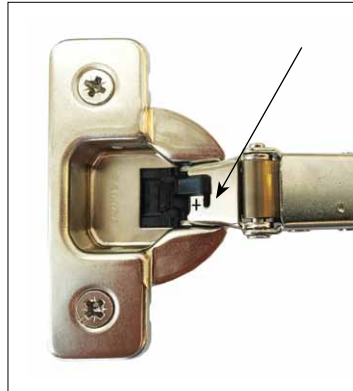

**Salice Full Overlay Switch Hinge**  
Soft Close with Adjustable Settings

C7R6AG9

Switch in Heavy '+' position

Switch in Light '-' position

- Soft Close with 3 Door Settings:  
Heavy (with '+' sign showing on both hinges)  
Medium (with one '+' sign and one '-' on each hinge)  
Light (with '-' sign showing on both hinges)

See videos at  
MacMurrayPacific.com

- Full Overlay
- 110 Degrees
- Dowels

700 Series drills  
at 13.5 (17/32")  
cup depth

Code  
C7R6AG9

Description  
Full Overlay Switch Hinge,  
Soft Close, 110°

Ctn  
300