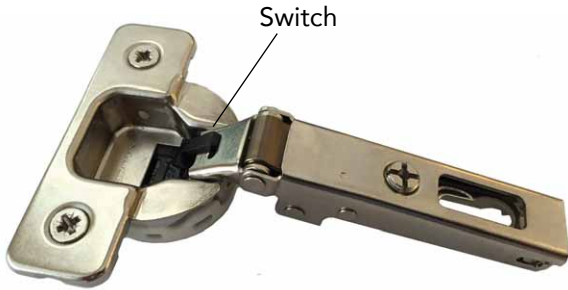

**Salice Full Overlay Switch Hinge**  
Soft Close with Adjustable Settings

C7R6AG9

Switch in Heavy '+' position

Switch in Light '-' position

- Soft Close with 3 Door Settings:  
Heavy (with '+' sign showing on both hinges)  
Medium (with one '+' sign and one '-' on each hinge)  
Light (with '-' sign showing on both hinges)

See videos at  
MacMurrayPacific.com

- Full Overlay
- 110 Degrees
- Dowels

700 Series drills  
at 13.5 (17/32")  
cup depth

Code  
C7R6AG9

Description  
Full Overlay Switch Hinge,  
Soft Close, 110°

Ctn  
300