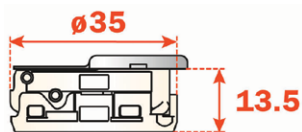

**Salice Full Overlay Switch Hinge**  
Soft Close with Adjustable Settings

C7R6AG9

Switch in Heavy '+' position

Switch in Light '-' position

- Soft Close with 3 Door Settings:  
Heavy (with '+' sign showing on both hinges)  
Medium (with one '+' sign and one '-' on each hinge)  
Light (with '-' sign showing on both hinges)

See videos at  
MacMurrayPacific.com

- Full Overlay
- 110 Degrees
- Dowels

700 Series drills  
at 13.5 (17/32")  
cup depth

Code  
C7R6AG9

Description  
Full Overlay Switch Hinge,  
Soft Close, 110°

Ctn  
300