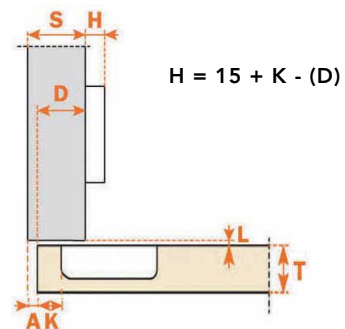

**Salice Full Overlay Switch Hinge**  
Soft Close with Adjustable Settings

C7R6AG9

Switch in Heavy '+' position

Switch in Light '-' position

- Soft Close with 3 Door Settings:  
Heavy (with '+' sign showing on both hinges)  
Medium (with one '+' sign and one '-' on each hinge)  
Light (with '-' sign showing on both hinges)

See videos at  
MacMurrayPacific.com

- Full Overlay
- 110 Degrees
- Dowels

700 Series drills  
at 13.5 (17/32")  
cup depth

Code  
C7R6AG9

Description  
Full Overlay Switch Hinge,  
Soft Close, 110°

Ctn  
300