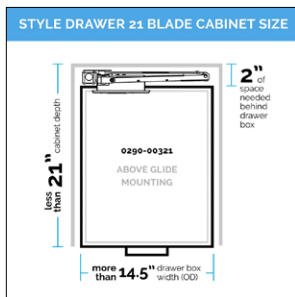

Diameter: 5.25", Length: 6.5"

| Code | List/ea |
|------------|---------|
| 0024-00005 | \$ 45 |

Additional Specs

Charging Outlets

0290-30000W

0290-30100W

Powering Outlets

*Special Order