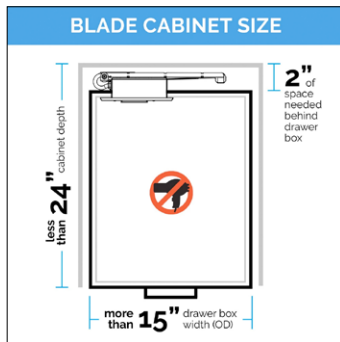

Docking Drawer
Cont.

Style Drawer 21 Flush Series

Powering Blade, White,
w/ 2 AC (20 amps).
Hardwire connection.

- Cabinet Depth: $\leq 21''$
- Min Drawer Box width: $\geq 12''$
- Min space behind drawer box: 5"
- Min Interior drawer box height: 4"

| 21 Blade Flush | Finish | List/ea |
|----------------|--------|---------|
| 0290-00032W | White | \$ 440 |

Style Drawer Canisters
Stainless Steel

Create the perfect Styling Station with the Style Drawer Canister. Closed bottom; fits any style blow dryer. This holder is made to fit into your salon styling station so that you can store hot appliances even while they are in use.

Diameter: 5.25", Length: 6.5"

| Code | List/ea |
|------------|---------|
| 0024-00005 | \$ 45 |

Additional Specs

Charging Outlets

0290-30000W

0290-30100W

Powering Outlets

*Special Order