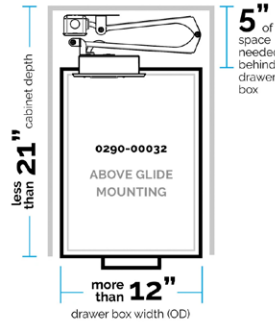

Cabinet Depth: ≤ 24"
Min Drawer Box width: ≥ 16" if box Ht is ≥ 5.25", ≥ 17.75" if box Ht is ≥ 4"

| 24 Blade | Finish | List/ea |
|-------------|--------|---------|
| 0290-00324W | White | \$ 440 |
| 0290-00324 | Black | 440 |

Docking Drawer
Cont.

Style Drawer 21 Flush Series

Powering Blade, White,
w/ 2 AC (20 amps).
Hardwire connection.

- Cabinet Depth: $\leq 21''$
- Min Drawer Box width: $\geq 12''$
- Min space behind drawer box: 5"
- Min Interior drawer box height: 4"

Diameter: 5.25", Length: 6.5"

| Code | List/ea |
|------------|---------|
| 0024-00005 | \$ 45 |

Additional Specs

Charging Outlets

0290-30000W

0290-30100W

Powering Outlets

*Special Order