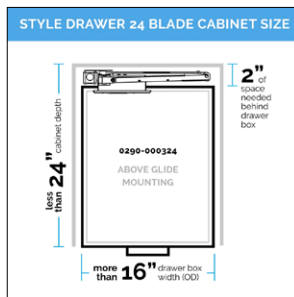

Diameter: 5.25", Length: 6.5"

| Code | List/ea |
|------------|---------|
| 0024-00005 | \$ 45 |

Additional Specs

Charging Outlets

0290-30000W

0290-30100W

Powering Outlets

*Special Order