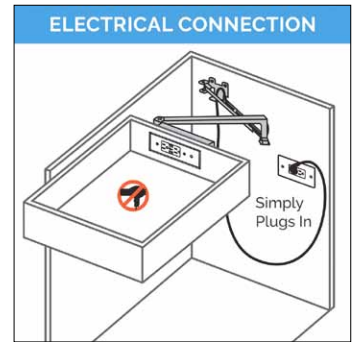

Diameter: 5.25", Length: 6.5"

| Code | List/ea |
|------------|---------|
| 0024-00005 | \$ 45 |

Additional Specs

Charging Outlets

0290-30000W

0290-30100W

Powering Outlets

*Special Order