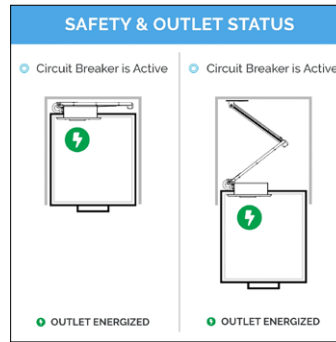

Diameter: 5.25", Length: 6.5"

| Code | List/ea |
|------------|---------|
| 0024-00005 | \$ 45 |

Additional Specs

Charging Outlets

0290-30000W

0290-30100W

Powering Outlets

*Special Order