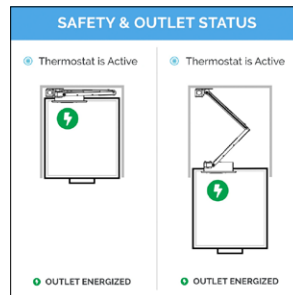

Diameter: 5.25", Length: 6.5"

| Code | List/ea |
|------------|---------|
| 0024-00005 | \$ 45 |

Additional Specs

Charging Outlets

0290-30000W

0290-30100W

Powering Outlets

*Special Order