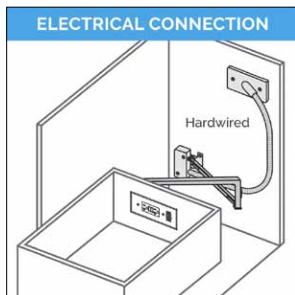

Diameter: 5.25", Length: 6.5"

| Code | List/ea |
|------------|---------|
| 0024-00005 | \$ 45 |

Additional Specs

Charging Outlets

0290-30000W

0290-30100W

Powering Outlets

*Special Order