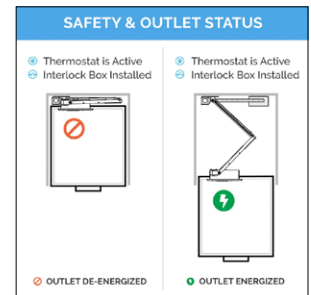

Diameter: 5.25", Length: 6.5"

| Code | List/ea |
|------------|---------|
| 0024-00005 | \$ 45 |

Additional Specs

Charging Outlets

0290-30000W

0290-30100W

Powering Outlets

*Special Order