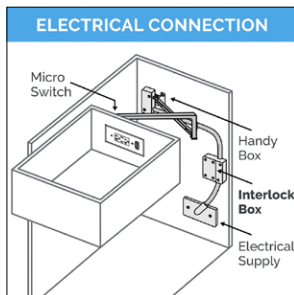

Diameter: 5.25", Length: 6.5"

| Code | List/ea |
|------------|---------|
| 0024-00005 | \$ 45 |

Additional Specs

Charging Outlets

0290-30000W

0290-30100W

Powering Outlets

*Special Order