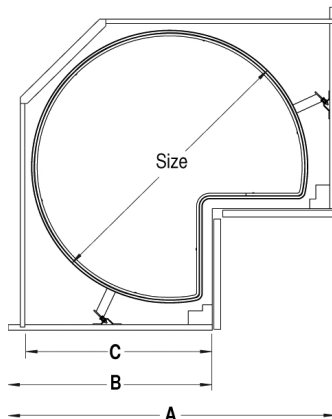

Sales Bulletin  
May 2019

**VS Cor Wheel Pro**  
formerly Recorner Maxx

The Cor Wheel Pro "Floating Shelf" -  
a pole-free lazy susan.

- Pole-free = more storage space
- Minimum installation height: 24-3/8"
- EasyFit: tool-free installation of shelves onto the supporting arms
- Flexible base positioning irrespective of cabinet height
- Can be retrofitted into existing cabinets
- Max load bearing: 62 lbs per shelf
- Maple shelf, Silver rail

- **Now available in 26-3/4" Diameter Size**

Cabinet Dimensions

Sizes: 26-3/4" and 30"

Pack: 1 set consists of 2 Trays,  
2 support arms,  
2 wall brackets and  
mounting instructions.

Code	A	B	C	List/ea
<b>90004100</b>	<b>31-1/2"</b>	<b>21-1/4" - 24"</b>	<b>19-1/4"</b>	<b>\$ 574.57</b>
90004098	35-1/2"	21-1/4" - 24"	19-1/4"	458.40