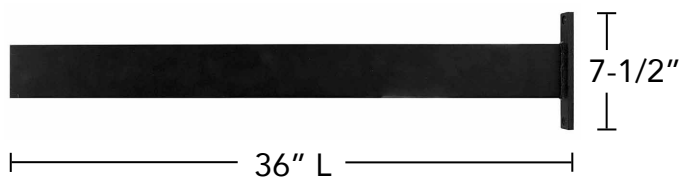

## SpeedBrace Island

The Stealth Island SpeedBrace supports your island countertops and bar overhangs with no visible kicker or expensive corbels. A pair of Island SpeedBraces will support 500 lbs. of weight. Sold individually.

### Features

- 3/8" Steel
- Black Finish
- Countersunk screwholes

Easy to install

Nearly invisible when installed

Code  
SB-36BL

Description  
36" Black SpeedBrace Island

List/ea  
\$ 99