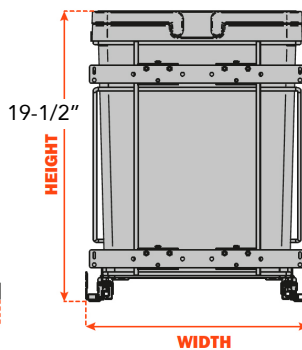

**SALICE** KITCHEN SPACE ORGANIZERS

Update Nov 2016  
New 18" W Size

**Waste / Recycle Pull-Outs**

- Easy to Install
- Bottom Mount, Soft Close
- Smooth Undermount Slides
- Door mount brackets improve stability: 15" vertical centers
- Bins equipped with handles to lift cans up
- Depth: 19-5/8", Height: 19-1/2"

Code	Description	List/ea
QPAM12-1C	Single 35 Qt, 12"W Base pull-out	\$ 153
QPAM15-2C	Double 32 Qt, 15"W " "	200
<b>QPAM18-2C</b>	<b>Double 32 Qt, 18"W " "</b>	<b>224</b>
QPAM21-2C	Double 35 Qt, 21"W " "	265