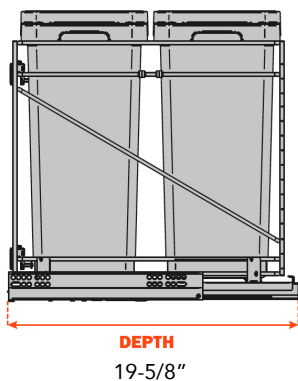

**SALICE** KITCHEN SPACE ORGANIZERS

Update Nov 2016  
New 18" W Size

**Waste / Recycle Pull-Outs**

- Easy to Install
- Bottom Mount, Soft Close
- Smooth Undermount Slides
- Door mount brackets improve stability: 15" vertical centers
- Bins equipped with handles to lift cans up
- Depth: 19-5/8", Height: 19-1/2"

Code	Description	List/ea
QPAM12-1C	Single 35 Qt, 12"W Base pull-out	\$ 153
QPAM15-2C	Double 32 Qt, 15"W " "	200
<b>QPAM18-2C</b>	<b>Double 32 Qt, 18"W " "</b>	<b>224</b>
QPAM21-2C	Double 35 Qt, 21"W " "	265