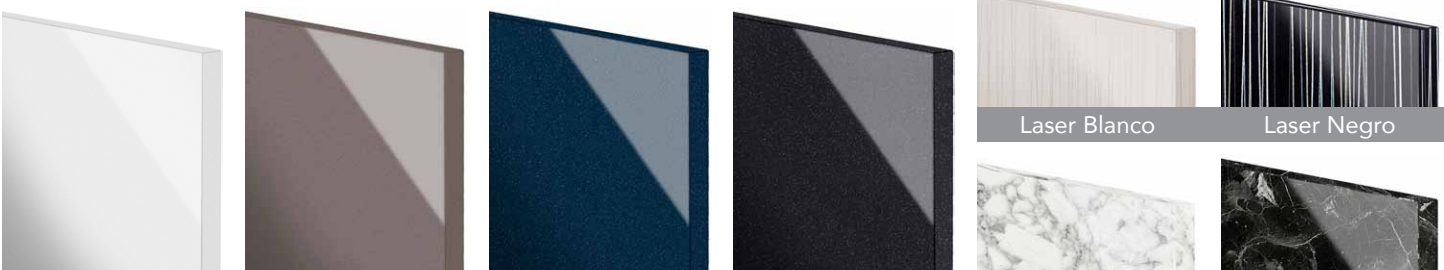

Olivo

Olmo

Guayana

Tabaco

Euroline 02

Euroline 03

Pearl Effect Blanco

Pearl Effect Basalto

Pearl Effect Cobalto

Pearl Effect Antracita

Laser Blanco

Laser Negro

Oriental White

Oriental Black

Textured Melamine Panels Door & Drawer Fronts

SYNCRON STRUCTURED PANELS gives a natural and highly decorative texture to panels, door fronts and drawer fronts.