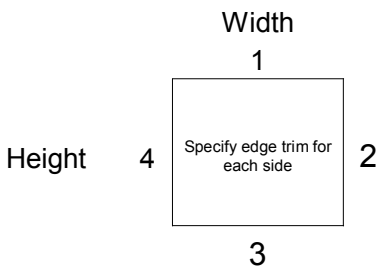

Qty	Width	Height	Door Color	Grain	Edge 1	Edge 2	Edge 3	Edge 4	Notes:

Minimum panel size for Edgebanding: 6"
Maximum panel size for Edgebanding: 107.5" x 47.5"

Shipping instructions: _____

 Customer Signature: _____
 Date: _____