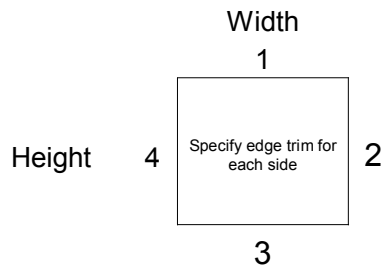

Qty	Width	Height	Door Color	Grain	Edge 1	Edge 2	Edge 3	Edge 4	Notes:

Minimum panel size for Edgebanding: 6"
Maximum panel size for Edgebanding: 107.5" x 47.5"

Shipping instructions: _____

 Customer Signature: _____
 Date: _____

Ship To _____
 Address _____
 City _____ State/Zip _____
 Contact _____ Tel _____

Qty	Width	Height	Door Color	Grain	Edge 1	Edge 2	Edge 3	Edge 4	Notes:

Minimum panel size for Edgebanding: 6"
Maximum panel size for Edgebanding: 107.5" x 47.5"