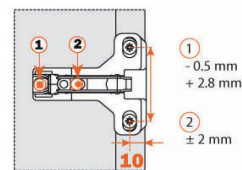

SALICE

Due April 2019

6mm Face Frame Baseplate

BAU3R69

New 3-Way Cam Adjustment
Clip-On Face Frame Plate.

New Size: 6mm

Natural 1/2" overlay with straight arm
"A" crank hinge

**Cam Ht.
Adjustment**

<u>Code</u>	<u>Description</u>	<u>List/ea</u>
BAU3R69	Face Frame Plate, 6mm 3-Way Cam, Nickel finish	\$ 2.42