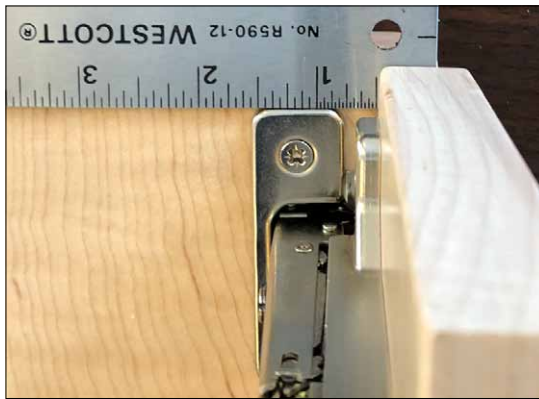

SALICE

Due April 2019

6mm Face Frame Baseplate

BAU3R69

New 3-Way Cam Adjustment
Clip-On Face Frame Plate.

New Size: 6mm

Natural 1/2" overlay with straight arm
"A" crank hinge

**Cam Ht.
Adjustment**

<u>Code</u>	<u>Description</u>	<u>List/ea</u>
BAU3R69	Face Frame Plate, 6mm 3-Way Cam, Nickel finish	\$ 2.42