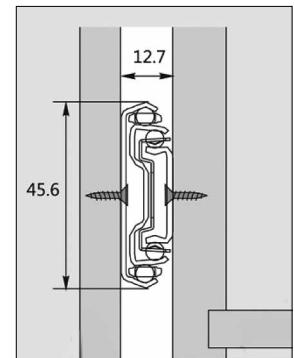

## Soft Close Side Mount Ball Bearing Slides

- 100 lbs. Load Capacity
- Soft Close, Soft Pull
- Full Extension
- Zinc Plated
- Ball Bearing
- Rear Bracket available
- Stocking 14" to 28" sizes

4903-BRKT

10 pr/Ctn. Bulk, No screws

<u>Code</u>	<u>Size</u>	<u>Avail.</u>	<u>List</u>	<u>50</u>
4903-14	14"	Sept	\$ 11.45 /pr	\$ 10.30 /pr
4903-16	16"	In Stock	12.50	11.25
4903-18	18"	Aug	13.80	12.42
4903-20	20"	Aug	14.74	13.27
4903-22	22"	In Stock	16.31	14.68
4903-24	24"	Oct	17.44	15.69
4903-26	26"	Oct	20.84	18.75
4903-28	28"	Oct	24.31	21.88
4903-BRKT	Rear Bracket	In Stock	.86 /ea	