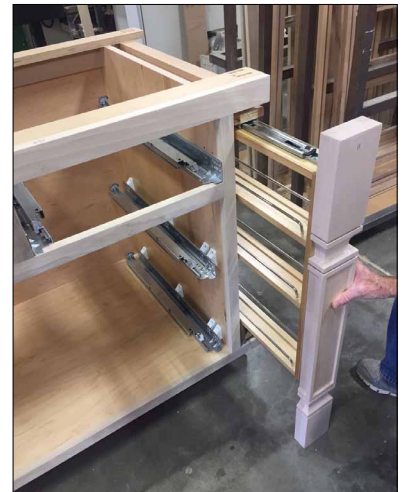

**Now Stocking  
Soft Close Version!**

**438 Series Wood Base Organizers**

438-BC-3C

- 3" Width Unit Designed for full height 6" base cabinets
- Can be trimmed to 26-3/8" height for custom cabinet construction
- Glides on top and bottom 100 lb. full extension slides for complete stability
- Shelves are adjustable
- Maple construction with chrome accents
- Can also be installed in frameless cabinet

Product Dimensions:  
3" W x 23" D x 27-5/16" H

Installation methods

**Compare with 432 Series:**

	<u>432 Base Filler</u>	<u>438 Base Organizer</u>
Height	30"	27-5/16" trimmable to 26-3/8"
Shelves	4	3
Slides	3 (top, bottom 2 sides)	2 (top and bottom)